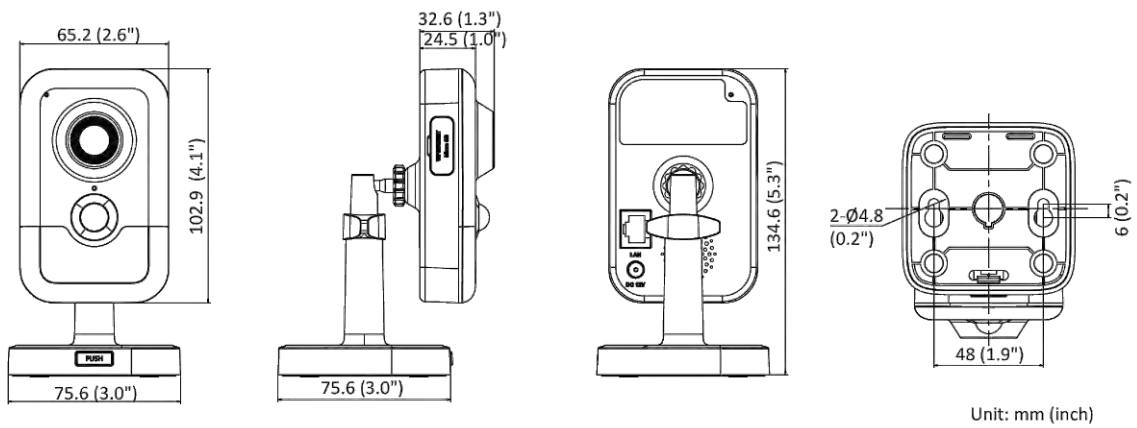

Web Client Language	33 languages English, Russian, Estonian, Bulgarian, Hungarian, Greek, German, Italian, Czech, Slovak, French, Polish, Dutch, Portuguese, Spanish, Romanian, Danish, Swedish, Norwegian, Finnish, Croatian, Slovenian, Serbian, Turkish, Korean, Traditional Chinese, Thai, Vietnamese, Japanese, Latvian, Lithuanian, Portuguese (Brazil), Ukrainian
General Function	Anti-flicker, heartbeat, password reset via email, pixel counter
Storage Conditions	-10 °C to 40 °C (14 °F to 104 °F). Humidity 95% or less (non-condensing)
Startup and Operating Conditions	-10 °C to 40 °C (14 °F to 104 °F). Humidity 95% or less (non-condensing)
Camera Material	Plastic
Camera Dimension	2.8 mm and 4 mm: 102.9 mm × 65.2 mm × 32.6 mm (4.1" × 2.6" × 1.3") 2 mm: 102.9 mm × 65.2 mm × 28.8 mm (4.1" × 2.6" × 1.1")
Package Dimension	150 mm × 125 mm × 99 mm (5.9" × 4.9" × 3.9")
Camera Weight	Approx. 120 g (0.3 lb.)
With Package Weight	Approx. 430 g (0.9 lb.)
Approval	
EMC	FCC SDoC (47 CFR Part 15, Subpart B); CE-EMC (EN 55032: 2015, EN 61000-3-2:2019, EN 61000-3-3:2013+A1:2019, EN 50130-4: 2011 +A1: 2014); KC (KN 32: 2015, KN 35: 2015)
Safety	UL (UL 62368-1); CB (IEC 62368-1:2014+A11); CE-LVD (EN 62368-1:2014/A11:2017)
Environment	CE-RoHS (2011/65/EU); WEEE (2012/19/EU); Reach (Regulation (EC) No 1907/2006)

▪ Available Model

DS-2CD2446G2-I (2/2.8/4 mm)

▪ **Dimension**

2 mm Model

2.8 and 4 mm Model

Distributed by

**HIKVISION®****Headquarters**

No.555 Qianmo Road, Binjiang District,
Hangzhou 310051, China
T +86-571-8807-5998
overseasbusiness@hikvision.com