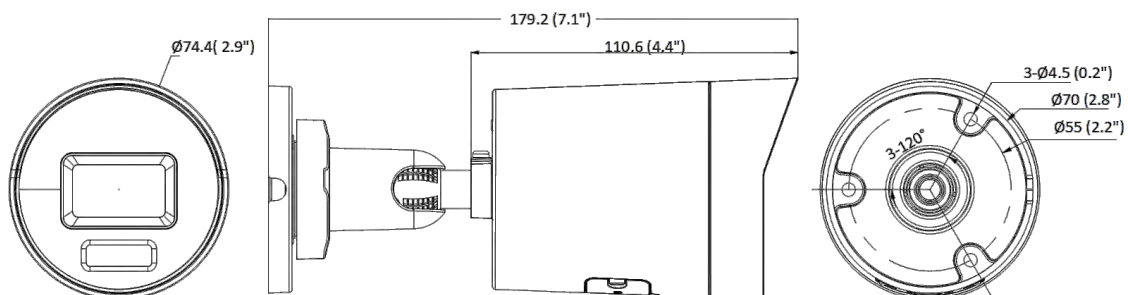

General	
Power	12 VDC \pm 25%, 0.45 A, max. 5.5 W, \varnothing 5.5 mm coaxial power plug, reverse polarity protection, PoE: IEEE 802.3af, Class 3, max. 7 W
Material	Front cover: Metal, body: Metal, bracket: Metal
Dimension	\varnothing 74.4 mm \times 179.2 mm (\varnothing 2.9" \times 7.1")
Package Dimension	234 mm \times 120 mm \times 117 mm (9.2" \times 4.7" \times 4.6")
Weight	Approx. 525 g (1.2 lb.)
With Package Weight	Approx. 750 g (1.7 lb.)
Storage Conditions	-30 °C to 60 °C (-22 °F to 140 °F). Humidity 95% or less (non-condensing)
Startup and Operating Conditions	-30 °C to 60 °C (-22 °F to 140 °F). Humidity 95% or less (non-condensing)
General Function	Heartbeat, mirror, password reset via email, pixel counter, anti-banding
Language	33 languages: English, Russian, Estonian, Bulgarian, Hungarian, Greek, German, Italian, Czech, Slovak, French, Polish, Dutch, Portuguese, Spanish, Romanian, Danish, Swedish, Norwegian, Finnish, Croatian, Slovenian, Serbian, Turkish, Korean, Traditional Chinese, Thai, Vietnamese, Japanese, Latvian, Lithuanian, Portuguese (Brazil), Ukrainian
Approval	
EMC	CE-EMC: EN 55032: 2015, EN 61000-3-2:2019, EN 61000-3-3: 2013+A1:2019, EN 50130-4: 2011 +A1: 2014, IC: ICES-003: Issue 7, KC: KN32: 2015, KN35: 2015, RCM: AS/NZS CISPR 32: 2015
Safety	UL: UL 62368-1, CB: IEC 62368-1: 2014+A11, CE-LVD: EN 62368-1: 2014/A11: 2017, BIS: IS 13252 (Part 1): 2010/IEC 60950-1: 2005
Environment	CE-RoHS: 2011/65/EU
Protection	IP67: IEC 60529-2013

▪ Available Model

- DS-2CD2047G2H-LI(2.8mm)
- DS-2CD2047G2H-LI(4mm)
- DS-2CD2047G2H-LIU(2.8mm)
- DS-2CD2047G2H-LIU(4mm)
- DS-2CD2047G2H-LIU(2.8mm)/Black

▪ Dimension

Unit: mm (inch)

▪ Accessory

▪ Optional

DS-1275ZJ-SUS Vertical Pole Mount	DS-1276ZJ-SUS Corner Mount	DS-1280ZJ-XS Junction Box
DS-1275ZJ-SUS(Black) Vertical Pole Mount	DS-1276ZJ-SUS(Black) Corner Mount	DS-1280ZJ-XS(Black) Junction Box