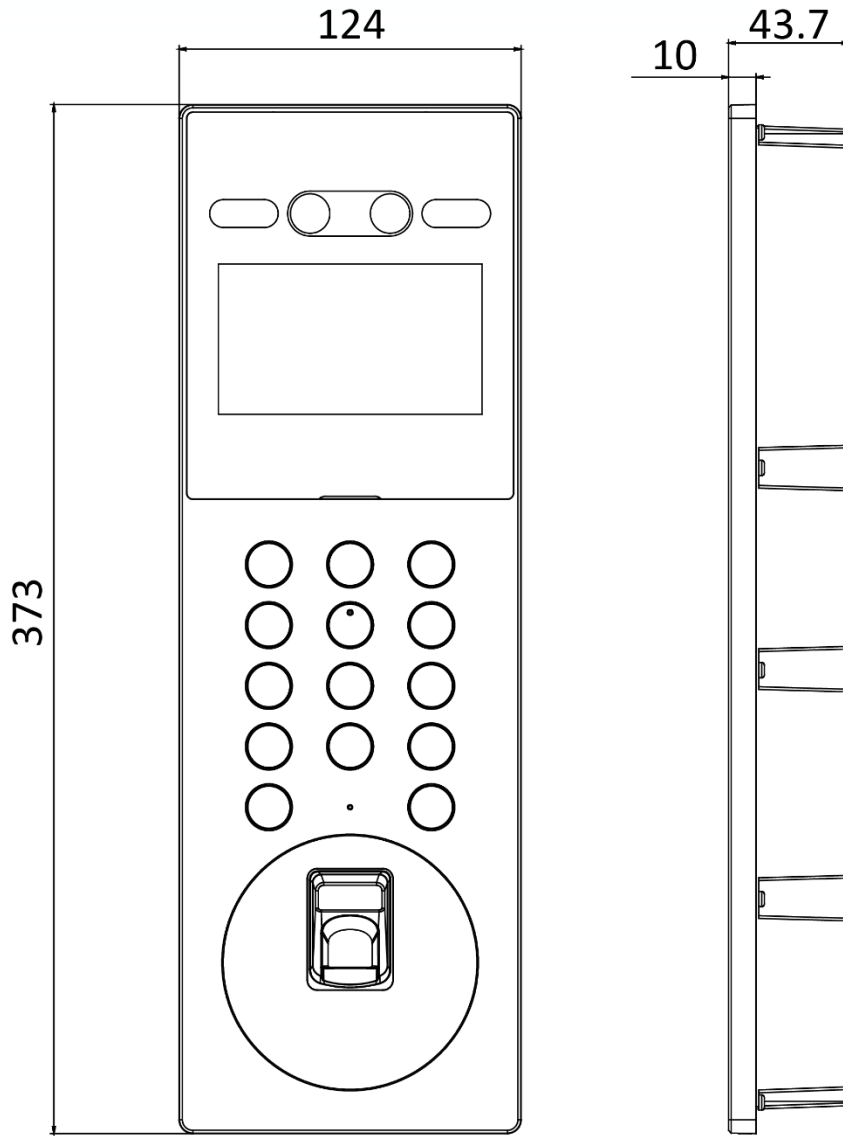

Unit : mm

▪ **Accessory**

▪ **Optional**

DS-KAW50-1 50W 12V Power Adapter	DS-KAW50-1N 50W 12V Power Adapter