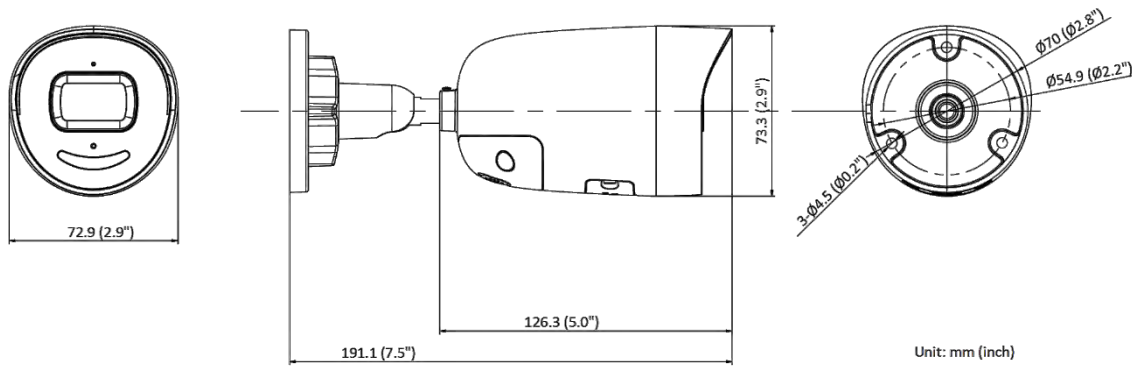

▪ Available Model

DS-2CD2046G2-IU/SL (2.8/4/6 mm)

▪ Dimension

▪ Accessory

▪ Optional

DS-1280ZJ-XS

Junction Box