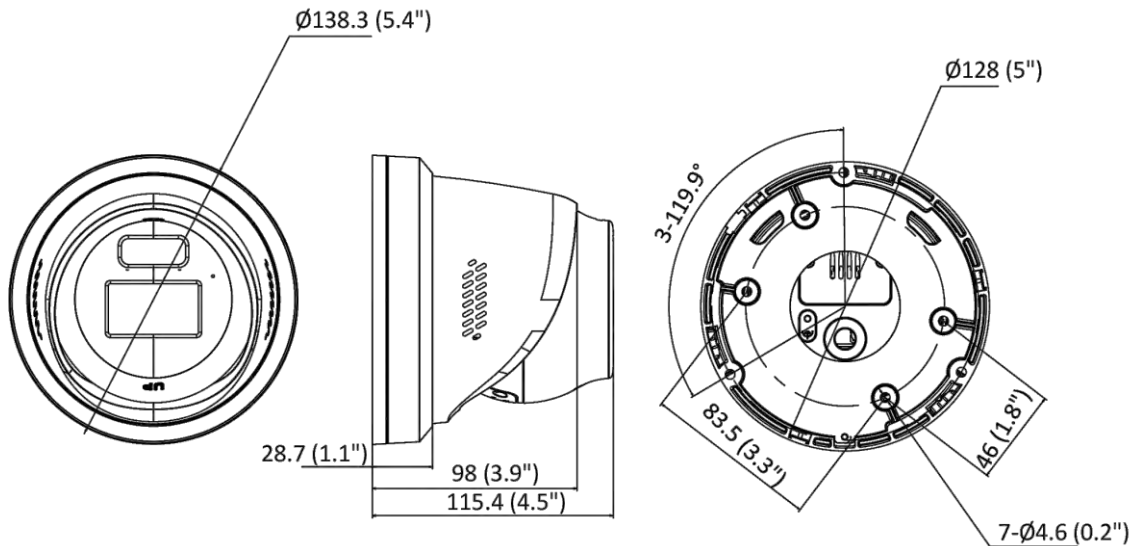

▪ **Available Model**

DS-2CD2347G2-LSU/SL (2.8/4 mm)

▪ **Dimension**

Unit: mm (inch)

▪ **Accessory**

▪ **Optional**

DS-1276ZJ-SUS Corner Mount	DS-1273ZJ-140B Wall Mount	DS-1275ZJ-SUS Vertical Pole Mount	DS-1273ZJ-140 Wall Mount	DS-1271ZJ-140 Pendant Mount
DS-1280ZJ-PT6 Junction Box