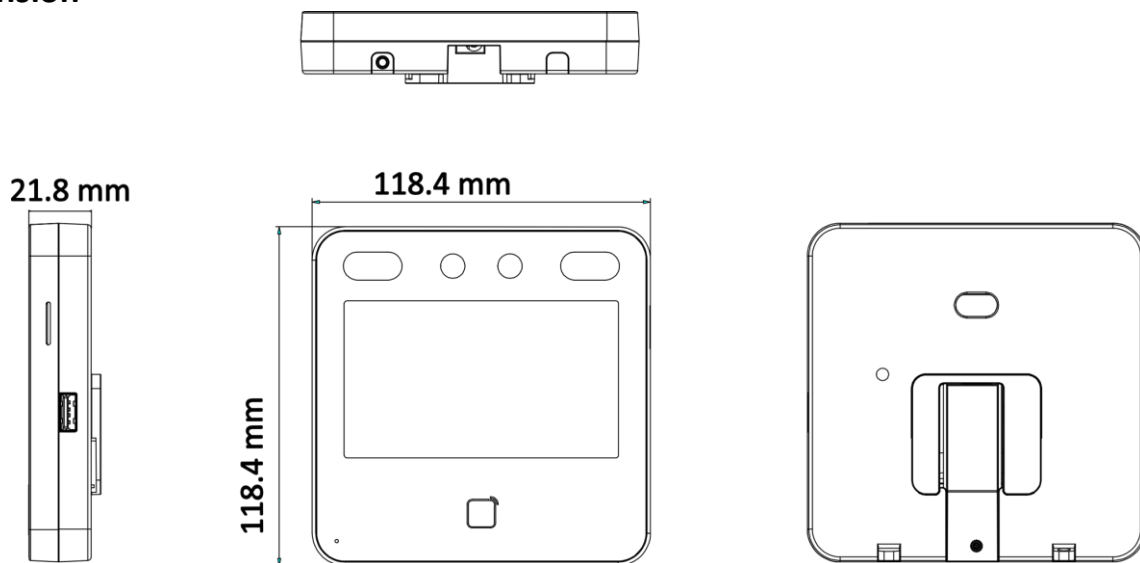

Application environment	Indoor
Installation	Wall Mounting; Base Mounting
Weight	Gross weight: 0.71 kg (1.57 lbs) Net weight: 0.23 kg (0.51 lbs)
Language	English, Spanish (South America), Arabic, Thai, Indonesian, Russian, Vietnamese, Portuguese (Brazil), Korean; Japanese

▪ **Available Model**

DS-K1T343EX

▪ **Dimension**