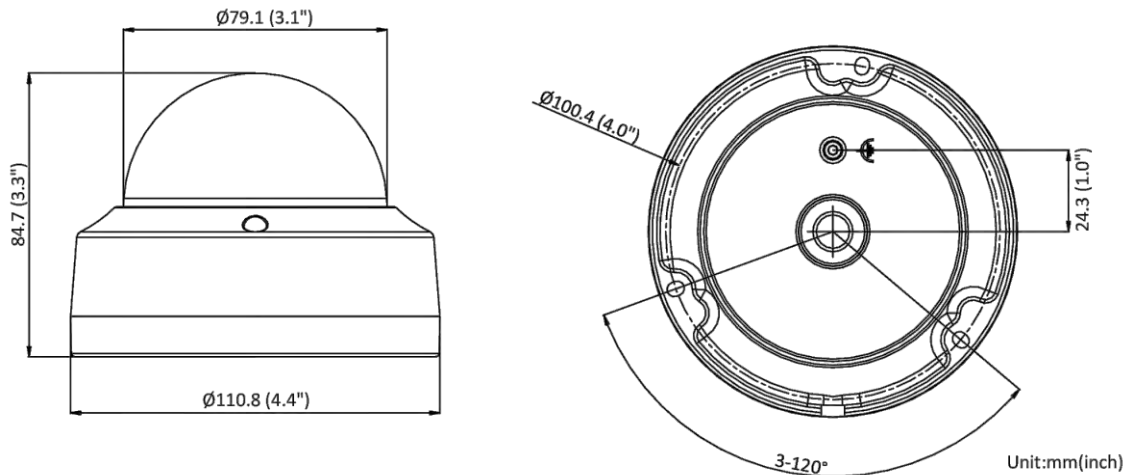

▪ Typical Application

Hikvision products are classified into three levels according to their anti-corrosion performance. Refer to the following description to choose for your using environment.

This model has NO SPECIFIC PROTECTION.

Level	Description
Top-level protection	Hikvision products at this level are equipped for use in areas where professional anti-corrosion protection is a must. Typical application scenarios include coastlines, docks, chemical plants, and more.
Moderate protection	Hikvision products at this level are equipped for use in areas with moderate anti-corrosion demands. Typical application scenarios include coastal areas about 2 kilometers (1.24 miles) away from coastlines, as well as areas affected by acid rain.
No specific protection	Hikvision products at this level are equipped for use in areas where no specific anti-corrosion protection is needed.

▪ Dimension

▪ Accessory

▪ Optional

DS-1272ZJ-110B Wall Mount	DS-1280ZJ-DM18 Junction Box	DS-1276ZJ-SUS(Black) Corner Mount	DS-1275ZJ-SUS Vertical Pole Mount	DS-1272ZJ-110B(Black)
DS-1250ZJ Rain Shade	DS-1250ZJ(Black) Rain Shade	DS-1276ZJ-SUS Corner Mount	DS-1275ZJ-SUS(Black) Vertical Pole Mount	DS-1272ZJ-110 Wall Mount