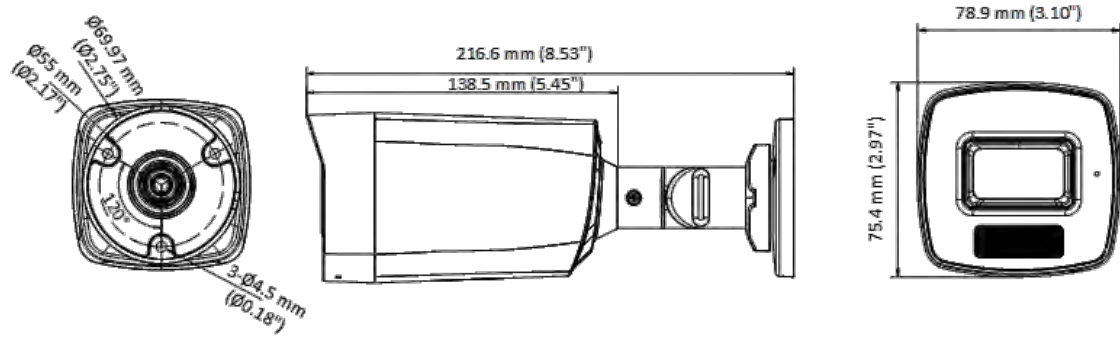

▪ Specification

Camera	
Image Sensor	4K CMOS
Max. Resolution	3840 (H) × 2160 (V)
Min. Illumination	0.01 Lux @ (F1.6, AGC ON), 0 Lux with IR
Shutter Time	PAL: 1/12.5 s to 1/50, 000 s NTSC: 1/15 s to 1/50, 000 s
Day & Night	ICR
Angle Adjustment	Pan: 0 to 360°, Tilt: 0 to 180°, Rotation: 0 to 360°
Signal System	PAL/NTSC
Lens	
Lens Type	2.8 mm and 3.6 mm fixed focal lens
Focal Length & FOV	2.8 mm, horizontal FOV: 108°, vertical FOV: 59°, diagonal FOV: 127° 3.6 mm, horizontal FOV: 88°, vertical FOV: 44°, diagonal FOV: 105°
Lens Mount	M12
Illuminator	
Supplement Light Type	White Light,IR
Supplement Light Range	IR : Up to 40 m White Light : Up to 40 m
Image	
Image Settings	Brightness, Sharpness, Smart IR
Frame Rate	TVI: 8 MP @12.5 fps, 8 MP @15 fps, 4 MP @25 fps, 4 MP @30fps, 2 MP @25 fps, 2 MP @30 fps AHD: 8MP@15fps CVI: 8MP@12.5fps, 8MP@15fps CVBS: PAL/NTSC
Day/Night Mode	Auto/Color/BW (Black and White)
Wide Dynamic Range (WDR)	Digital WDR
Image Enhancement	DWDR/BLC/HLC/Global
White Balance	Auto/Manual
AGC	Yes
Interface	
Video Output	Switchable TVI/AHD/CVI/CVBS
General	
Power	12 VDC ± 25%, 0.52 A, max. 6.3 W,*You are recommended to use one power adapter to supply the power for one camera.
Material	Front cover: Metal Main body: Plastic
Dimension	216.6 mm × 78.9 mm × 75.4 mm (8.53" × 3.11" × 2.97")
Weight	Approx. 340 g (0.75 lb.)
Operating Condition	-40 °C to 60 °C (-40 °F to 140 °F), humidity: 90% or less (non-condensation)
Communication	HIKVISION-C
Language	English
Approval	
Protection	IP67

▪ **Available Model**

DS-2CE17U0T-LF(2.8mm)

DS-2CE17U0T-LF(3.6mm)

▪ **Dimension**

▪ **Accessory**

▪ **Optional**

DS-1280ZJ-XS
Junction box

Headquarters