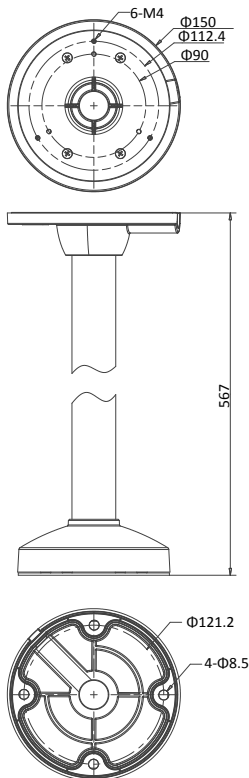

DS-1271ZJ-130-TRL

Pendant Mounting Bracket for Turret Camera

Features

- Aluminum alloy material with surface spray treatment
- Waterproof design
- Design of cap is for convenient wiring

Dimension

Available Model

DS-1271ZJ-130-TRL

Parameters

Model	DS-1271ZJ-130-TRL
Parameters	Pendant Mounting Bracket for Turret Camera
Appearance	Hikvision White
Material	Aluminum Alloy
Dimension	Φ150x567mm
Weight	1110g

Notes

- The bracket should be installed on flat wall
- Waterproof rubber is necessary for outdoor application
- The wall must be capable of supporting over 3 times as much as the total weight of the camera and the mount.
- The maximum load capacity of the bracket is 3kg