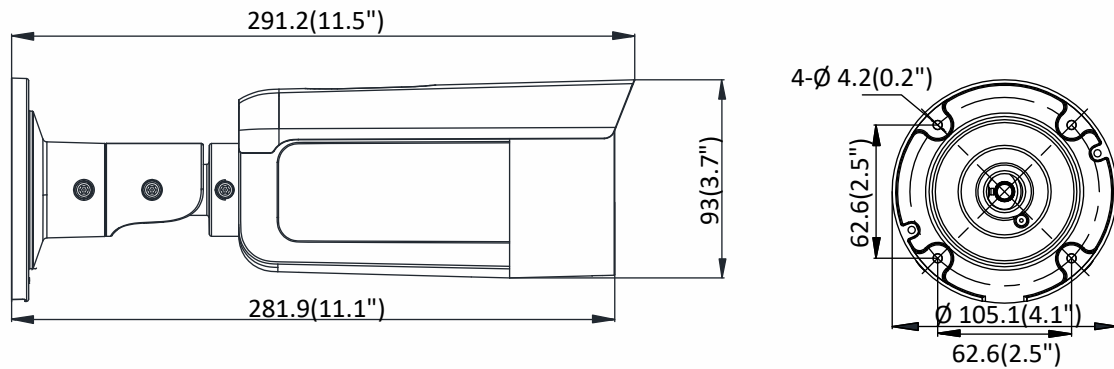

Dimension

Unit: mm(inch)

Accessory

DS-1260ZJ
Junction Box

Distributed by