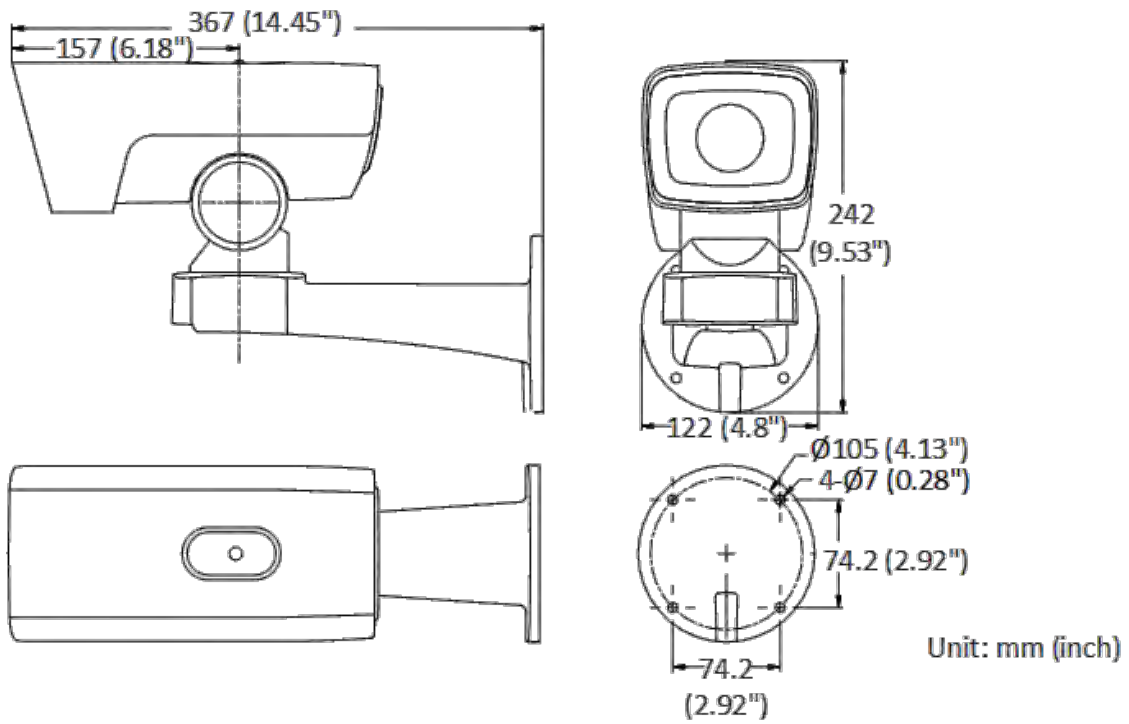

▪ **Dimension**

▪ **Accessory**

▪ **Included**

▪ **Optional**

DS-1280ZJ-M(SP TZ)	DS-1275ZJ(SPTZ)
	

Distributed by

**HIKVISION®****Headquarters**

No.555 Qianmo Road, Binjiang District,
Hangzhou 310051, China
T +86-571-8807-5998
overseasbusiness@hikvision.com