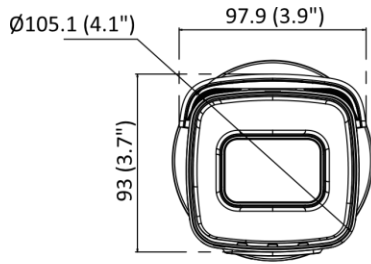

▪ **Dimension**

Unit: mm (inch)

▪ **Accessory**

▪ **Optional**

DS-1275ZJ-S-SUS Vertical Pole Mount	DS-1260ZJ Junction Box	DS-1280ZJ-S Junction Box	DS-1276ZJ-SUS Corner Mount