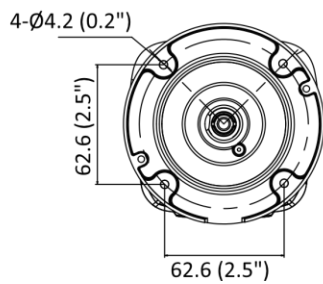

▪ **Dimension**

Unit: mm (inch)

▪ **Accessory**

▪ **Optional**

DS-1275ZJ-S-SUS Vertical Pole Mount	DS-1260ZJ Junction Box	DS-1280ZJ-S Junction Box	DS-1276ZJ-SUS Corner Mount