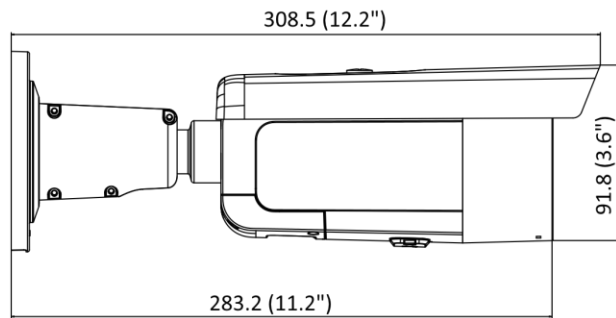

▪ **Dimension**

Unit: mm (inch)

▪ **Accessory**

▪ **Optional**

DS-1275ZJ-S-SUS Vertical Pole Mount	DS-1260ZJ Junction Box	DS-1280ZJ-S Junction Box	DS-1276ZJ-SUS Corner Mount