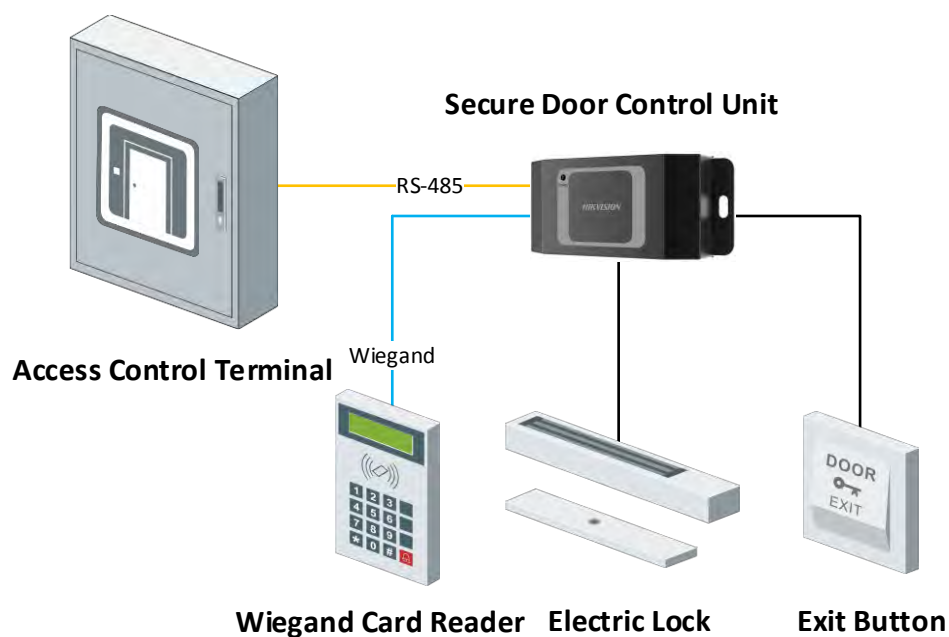

▪ Specification

Interface	
Lock control	1
Exit button	1
Door contact input	1
Alarm input	2
Alarm output	1
RS-485	1
Wiegand	1
General	
Indicator	1 for power supply
Power supply	12 VDC
Working temperature	-40 °C to 70 °C
Working humidity	0% to 90%
Dimensions	48 mm × 115 mm × 26 mm (1.9" × 4.5" × 1.0")
Installation	Wall Mounting

▪ Available Model

DS-K2M061

▪ Typical Application