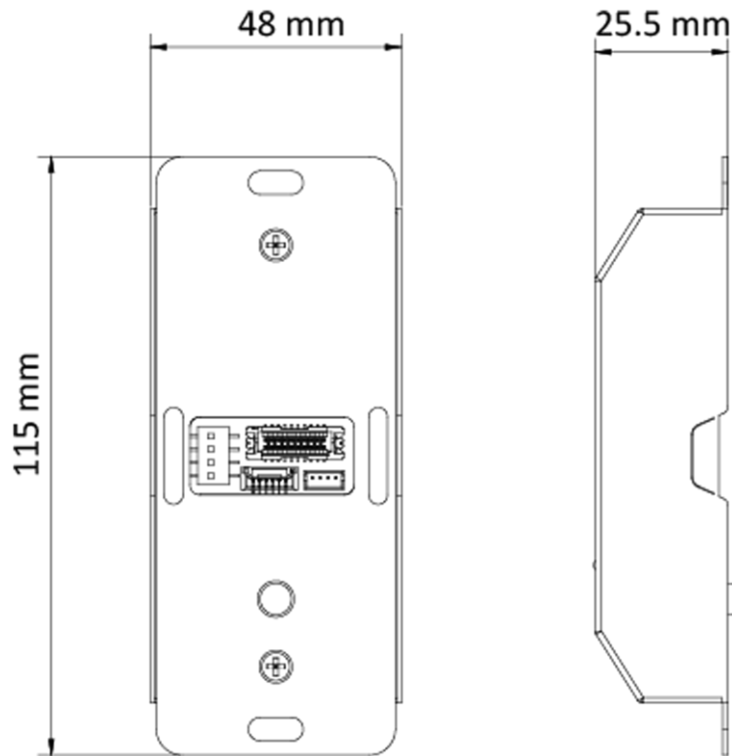

- Communicates with the access control terminal via RS-485 to execute the commands from the terminal including open door, close door, normally open and normally closed
- Collects the door magnetic signal, the exit button signal and the tamper-proof signal and send them to the access control terminal
- Supports tampering alarm
- Supports RS-485 communication indicators to show the communication status
- 4-ch DIP switch supporting ID No. configuration
- Supports a Wiegand interface to connect a Wiegand card reader to enter/exist access control terminal by swiping card
- Fire interface and exit button linkage

▪ Specification

Interface	
Lock control	1
Exit button	1
Door contact input	1
Alarm input	2
Alarm output	1
RS-485	1
Wiegand	1
General	
Indicator	1 for power supply
Power supply	12 VDC
Working temperature	-40 °C to 70 °C
Working humidity	0% to 90%
Dimensions	48 mm × 115 mm × 26 mm (1.9" × 4.5" × 1.0")
Installation	Wall Mounting

▪ Available Model

DS-K2M061

▪ Typical Application

Dimension

Distributed by

HIKVISION

Headquarters

No.555 Qianmo Road, Binjiang District,
Hangzhou 310051, China
T +86-571-8807-5998
overseasbusiness@hikvision.com