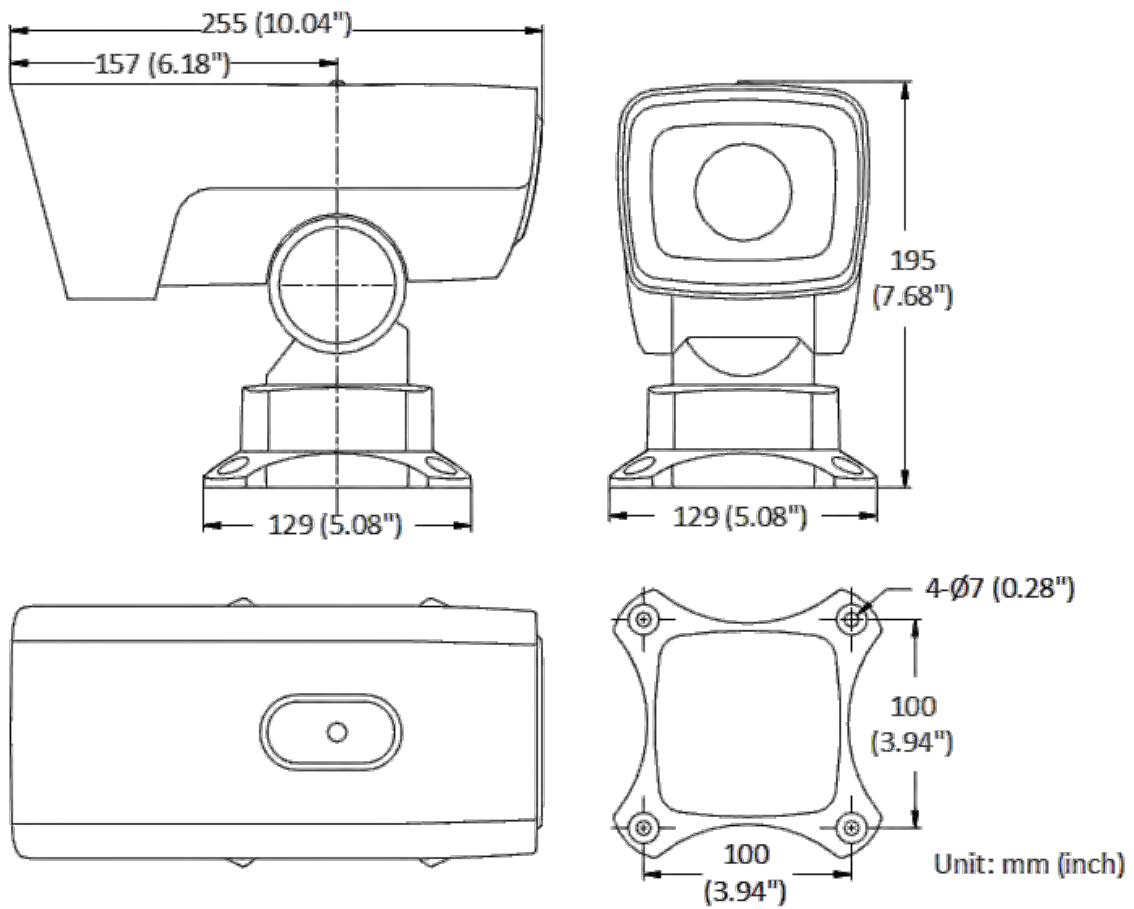

▪ Dimension

▪ Accessory

▪ Included

ASW0081-1220002W

Power adapter