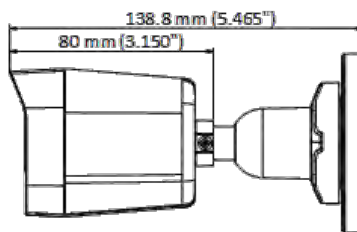

▪ Specification

Camera	
Image Sensor	4K CMOS
Max. Resolution	3840 (H) × 2160 (V)
Min. Illumination	0.01 Lux @ (F1.6, AGC ON), 0 Lux with IR
Shutter Time	PAL: 1/12.5 s to 1/50, 000 s NTSC: 1/15 s to 1/50, 000 s
Day & Night	ICR
Angle Adjustment	Pan: 0 to 360°, Tilt: 0 to 180°, Rotation: 0 to 360°
Signal System	PAL/NTSC
Lens	
Lens Type	2.8 mm and 3.6 mm fixed focal lens
Focal Length & FOV	2.8 mm, horizontal FOV: 108°, vertical FOV: 59°, diagonal FOV: 127° 3.6 mm, horizontal FOV: 88°, vertical FOV: 44°, diagonal FOV: 105°
Lens Mount	M12
Illuminator	
Supplement Light Type	White Light,IR
Supplement Light Range	IR : Up to 30 m White Light : Up to 20 m
Image	
Image Settings	Brightness, Sharpness, Smart IR
Frame Rate	TVI: 8 MP @12.5 fps, 8 MP @15 fps, 4 MP @25 fps, 4 MP @30fps, 2 MP @25 fps, 2 MP @30 fps AHD: 8MP@15fps CVI: 8MP@12.5fps, 8MP@15fps CVBS: PAL/NTSC
Day/Night Mode	Auto/Color/BW (Black and White)
Wide Dynamic Range (WDR)	Digital WDR
Image Enhancement	DWDR/BLC/HLC/Global
White Balance	Auto/Manual
AGC	Yes
Interface	
Video Output	Switchable TVI/AHD/CVI/CVBS
General	
Power	12 VDC ± 25%, 0.45 A, max. 5.4 W,*You are recommended to use one power adapter to supply the power for one camera.
Material	Metal
Dimension	138.8 mm × Ø70 mm (5.46" × Ø2.76")
Weight	Approx. 265 g (0.59 lb.)
Operating Condition	-40 °C to 60 °C (-40 °F to 140 °F), humidity: 90% or less (non-condensation)
Communication	HIKVISION-C
Language	English
Approval	
Protection	IP67

▪ **Available Model**

DS-2CE16U0T-LF(2.8mm)

DS-2CE16U0T-LF(3.6mm)

▪ **Dimension**

▪ **Accessory**

▪ **Optional**

Headquarters

No.555 Qianmo Road, Binjiang District,
Hangzhou 310051, China
T +86-571-8807-5998
www.hikvision.com