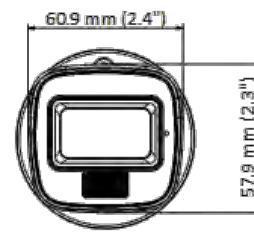

▪ Specification

Camera	
Image Sensor	4K CMOS
Max. Resolution	3840 (H) × 2160 (V)
Min. Illumination	0.01 Lux @ (F1.6, AGC ON), 0 Lux with IR
Shutter Time	PAL: 1/12.5 s to 1/50, 000 s NTSC: 1/15 s to 1/50, 000 s
Day & Night	ICR
Angle Adjustment	Pan: 0 to 360°, Tilt: 0 to 180°, Rotation: 0 to 360°
Signal System	PAL/NTSC
Lens	
Lens Type	2.8 mm and 3.6 mm fixed focal lens
Focal Length & FOV	2.8 mm, horizontal FOV: 108°, vertical FOV: 59°, diagonal FOV: 127° 3.6 mm, horizontal FOV: 88°, vertical FOV: 44°, diagonal FOV: 105°
Lens Mount	M12
Illuminator	
Supplement Light Type	White Light,IR
Supplement Light Range	IR : Up to 30 m White Light : Up to 20 m
Image	
Image Settings	Brightness, Sharpness, Smart IR
Frame Rate	TVI: 8 MP @12.5 fps, 8 MP @15 fps, 4 MP @25 fps, 4 MP @30fps, 2 MP @25 fps, 2 MP @30 fps AHD: 8MP@15fps CVI: 8MP@12.5fps, 8MP@15fps CVBS: PAL/NTSC
Day/Night Mode	Auto/Color/BW (Black and White)
Wide Dynamic Range (WDR)	Digital WDR
Image Enhancement	DWDR/BLC/HLC/Global
White Balance	Auto/Manual
AGC	Yes
Interface	
Video Output	Switchable TVI/AHD/CVI/CVBS
General	
Power	12 VDC ± 25%, 0.45 A, max. 5.4 W,*You are recommended to use one power adapter to supply the power for one camera.
Material	Metal
Dimension	138.8 mm × Ø70 mm (5.46" × Ø2.76")
Weight	Approx. 265 g (0.59 lb.)
Operating Condition	-40 °C to 60 °C (-40 °F to 140 °F), humidity: 90% or less (non-condensation)
Communication	HIKVISION-C
Language	English
Approval	
Protection	IP67

▪ **Available Model**

DS-2CE16U0T-LF(2.8mm)

DS-2CE16U0T-LF(3.6mm)

▪ **Dimension**

▪ **Accessory**

▪ **Optional**

Headquarters

No.555 Qianmo Road, Binjiang District,
Hangzhou 310051, China
T +86-571-8807-5998
www.hikvision.com