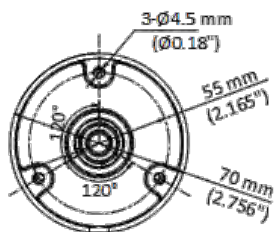

▪ Specification

Camera	
Image Sensor	4K CMOS
Max. Resolution	3840 (H) × 2160 (V)
Min. Illumination	0.01 Lux @ (F1.6, AGC ON), 0 Lux with IR
Shutter Time	PAL: 1/12.5 s to 1/50, 000 s NTSC: 1/15 s to 1/50, 000 s
Day & Night	ICR
Angle Adjustment	Pan: 0 to 360°, Tilt: 0 to 180°, Rotation: 0 to 360°
Signal System	PAL/NTSC
Lens	
Lens Type	2.8 mm and 3.6 mm fixed focal lens
Focal Length & FOV	2.8 mm, horizontal FOV: 108°, vertical FOV: 59°, diagonal FOV: 127° 3.6 mm, horizontal FOV: 88°, vertical FOV: 44°, diagonal FOV: 105°
Lens Mount	M12
Illuminator	
Supplement Light Type	White Light,IR
Supplement Light Range	IR : Up to 30 m White Light : Up to 20 m
Image	
Image Settings	Brightness, Sharpness, Smart IR
Frame Rate	TVI: 8 MP @12.5 fps, 8 MP @15 fps, 4 MP @25 fps, 4 MP @30fps, 2 MP @25 fps, 2 MP @30 fps AHD: 8MP@15fps CVI: 8MP@12.5fps, 8MP@15fps CVBS: PAL/NTSC
Day/Night Mode	Auto/Color/BW (Black and White)
Wide Dynamic Range (WDR)	Digital WDR
Image Enhancement	DWDR/BLC/HLC/Global
White Balance	Auto/Manual
AGC	Yes
Interface	
Video Output	Switchable TVI/AHD/CVI/CVBS
General	
Power	12 VDC ± 25%, 0.45 A, max. 5.4 W,*You are recommended to use one power adapter to supply the power for one camera.
Material	Metal
Dimension	138.8 mm × Ø70 mm (5.46" × Ø2.76")
Weight	Approx. 265 g (0.59 lb.)
Operating Condition	-40 °C to 60 °C (-40 °F to 140 °F), humidity: 90% or less (non-condensation)
Communication	HIKVISION-C
Language	English
Approval	
Protection	IP67

▪ **Available Model**

DS-2CE16U0T-LF(2.8mm)

DS-2CE16U0T-LF(3.6mm)

▪ **Dimension**

▪ **Accessory**

▪ **Optional**

Headquarters

No.555 Qianmo Road, Binjiang District,
Hangzhou 310051, China
T +86-571-8807-5998
www.hikvision.com