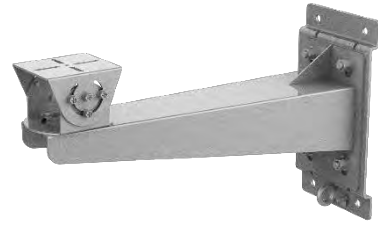

DS-1707ZJ-Y-AC(OS)

Wall Mount

Feature

- Stainless steel with anti-corrosion surface spray treatment
- Waterproof design

Dimension

Available Model

DS-1707ZJ-Y-AC(OS)

Parameter

Model	DS-1707ZJ-Y-AC(OS)
Parameters	Wall Mount for Explosion-Proof Bullet Camera
Appearance	Silver moon grey
Material	SUS316L Stainless Steel
Dimension	562.5 mm × 180 mm × 309 mm (22.15" × 7.09" × 12.17")
Weight	7.02 kg (15.48 lb.)

Note

- The mount should be installed on the flat surface.
- The waterproof rubber is necessary for the outdoor application.
- The wall must be capable of supporting at least 8 times as much as the total weight of the camera and the mount.
- The mount's maximum load capacity is 50 Kg (110 lb.).