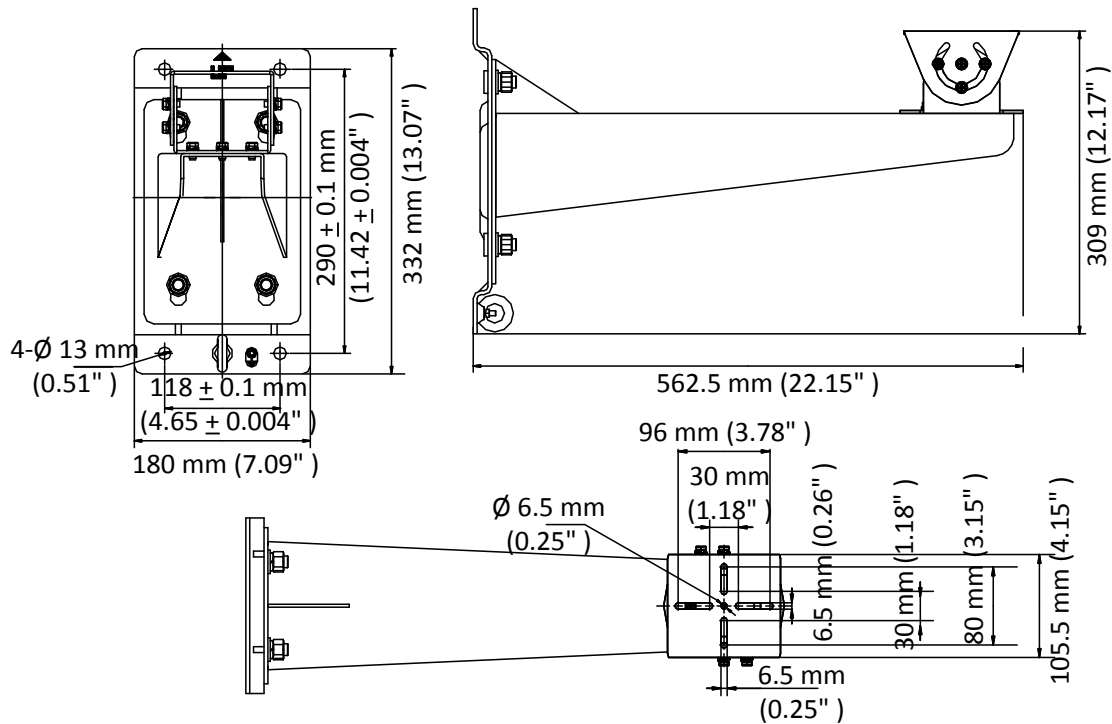

DS-1707ZJ-Y-AC(OS)

Wall Mount

Feature

- Stainless steel with anti-corrosion surface spray treatment
- Waterproof design

Dimension

Available Model

DS-1707ZJ-Y-AC(OS)

Parameter

Model	DS-1707ZJ-Y-AC(OS)
Parameters	Wall Mount for Explosion-Proof Bullet Camera
Appearance	Silver moon grey
Material	SUS316L Stainless Steel
Dimension	562.5 mm × 180 mm × 309 mm (22.15" × 7.09" × 12.17")
Weight	7.02 kg (15.48 lb.)

Note

- The mount should be installed on the flat surface.
- The waterproof rubber is necessary for the outdoor application.
- The wall must be capable of supporting at least 8 times as much as the total weight of the camera and the mount.
- The mount's maximum load capacity is 50 Kg (110 lb.).