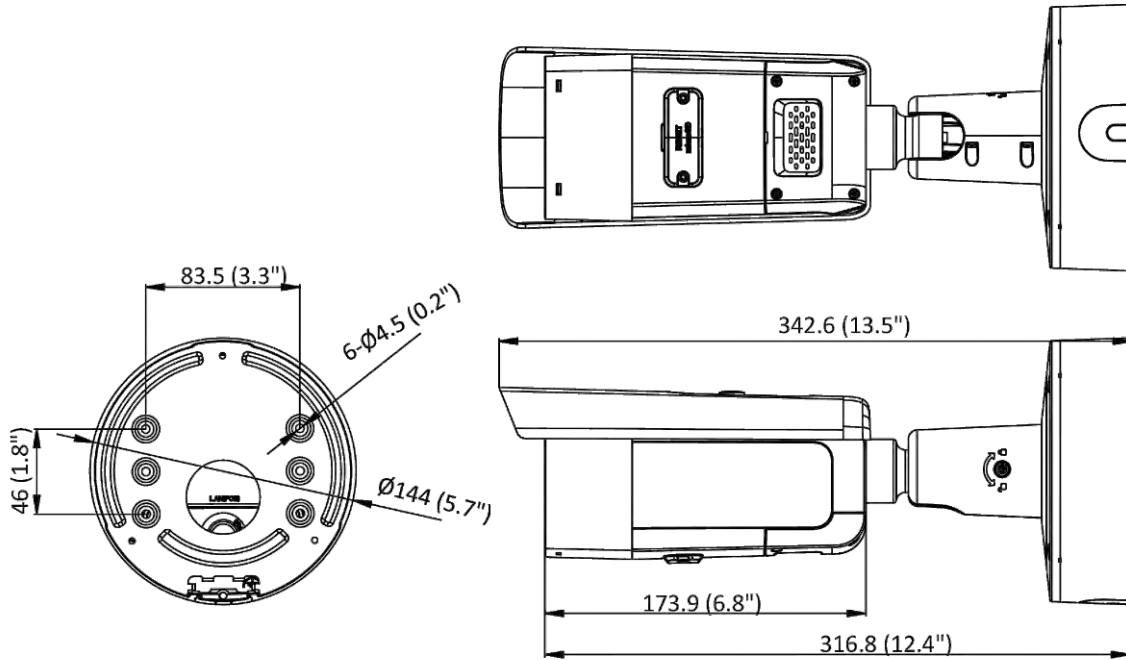

▪ **Available Model**

DS-2CD2646G2-IZSU/SL (2.8 to 12 mm)

▪ **Dimension**

Unit: mm (inch)

▪ **Accessory**

▪ **Optional**

DS-1275ZJ-S-SUS Vertical Pole Mount	DS-2251ZJ Pendant Mount	DS-1476ZJ-SUS Corner Mount