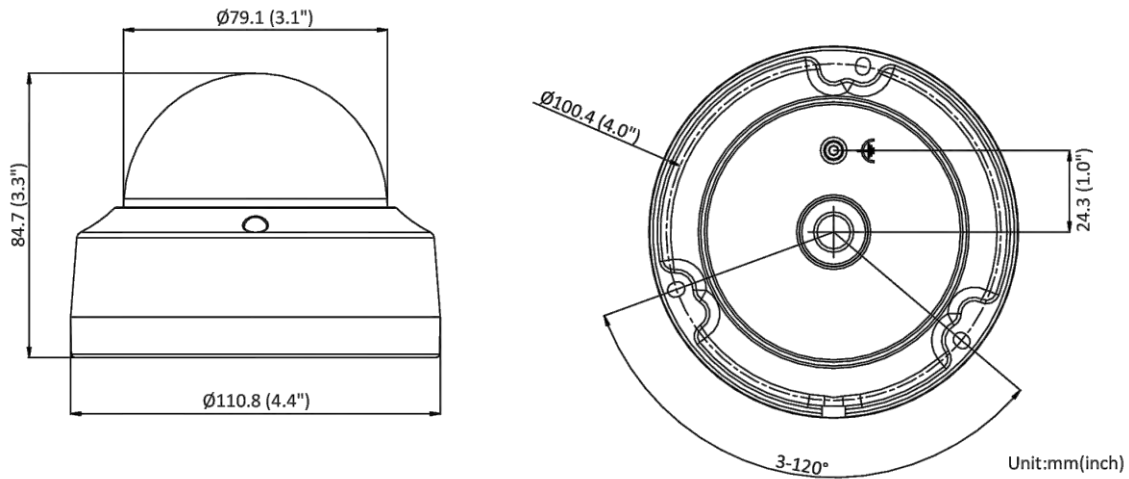

Moderate protection	Hikvision products at this level are equipped for use in areas with moderate anti-corrosion demands. Typical application scenarios include coastal areas about 2 kilometers (1.24 miles) away from coastlines, as well as areas affected by acid rain.
No specific protection	Hikvision products at this level are equipped for use in areas where no specific anti-corrosion protection is needed.

Dimension

Accessory

Optional

DS-1280ZJ-DM18 Junction Box	DS-1250ZJ Rain Shade	DS-1259ZJ Inclined Ceiling Mount	DS-1272ZJ-110 Wall Mount	DS-1272ZJ-110B Wall Mount
DS-1276ZJ-SUS Corner Mount	DS-1258ZJ Wall Mount	DS-1275ZJ-SUS Vertical Pole Mount	DS-1271ZJ-110 Pendant Mount