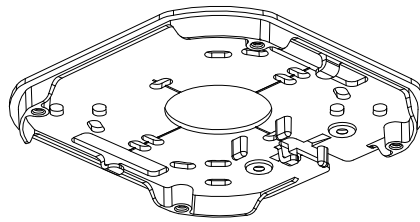

AVIGILON™

AVA 360 CAMERA

SPARE PARTS

Avigilon Alta Cloud Security

Bracket

SPARE-AB-04-W
SPARE-AB-04-B

Cable grommet x10

SPARE-AB-01

Cable inlet covers x5

SPARE-AB-05-W
SPARE-AB-05-B

Top cover 360

SPARE-AC-02-W
SPARE-AC-02-B