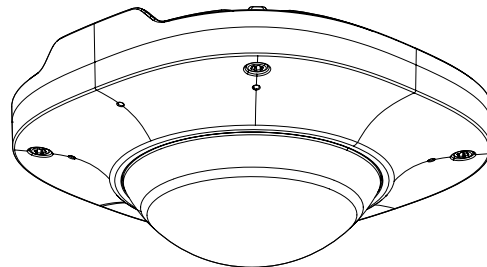

AVIGILON™

AVA 360 CAMERA

SPARE PARTS

Avigilon Alta Cloud Security

Bracket

SPARE-AB-04-W
SPARE-AB-04-B

Cable grommet x10

SPARE-AB-01

Cable inlet covers x5

SPARE-AB-05-W
SPARE-AB-05-B

Top cover 360

SPARE-AC-02-W
SPARE-AC-02-B