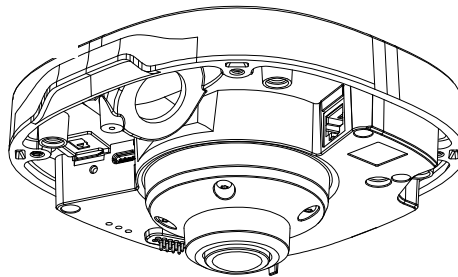

AVIGILON™

AVA 360 CAMERA

SPARE PARTS

Avigilon Alta Cloud Security

Bracket

SPARE-AB-04-W
SPARE-AB-04-B

Cable grommet x10

SPARE-AB-01

Cable inlet covers x5

SPARE-AB-05-W
SPARE-AB-05-B

Top cover 360

SPARE-AC-02-W
SPARE-AC-02-B