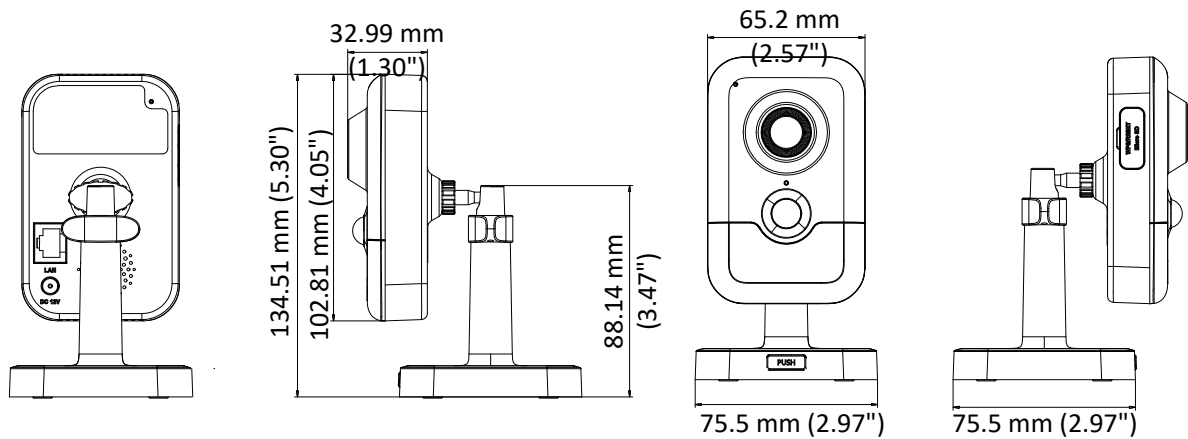

Available Model:

DS-2CD2455FWD-IW

Dimensions