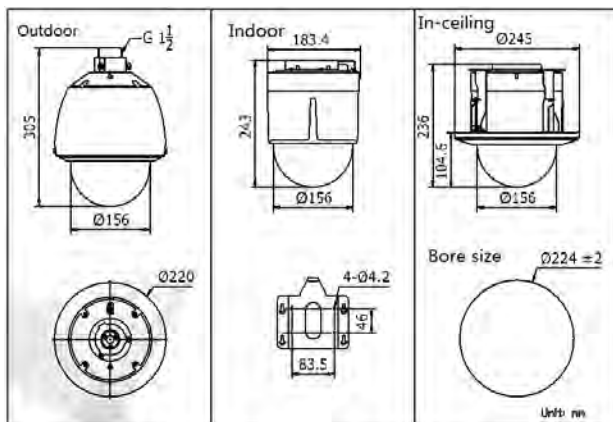

## Specifications

<b>Model</b>	<b>DS-2DE5130W-AE(3)</b>
<b>Camera Module</b>	
Image Sensor	1/3" Progressive Scan CMOS
Min. Illumination	F1.6, AGC On: Color: 0.05 lux, B/W : 0.01 lux,
Max. Image Resolution	1280 x 960
Focal Length	4.3-129.0mm, 30x
Digital Zoom	16X
Zoom Speed	Approx.3s(Optical Wide~Tele)
Angle of View	57.4-2.8 degree (Wide~Tele)
Min. Working Distance	10~1,500mm(Wide~Tele)
Aperture Range	F1.6-F5.0
Focus Mode	Auto / Semiautomatic / Manual
DWDR	Support
Shutter Time	1-1/10,000s
AGC	Auto / Manual
White Balance	Auto / Manual /ATW/Indoor/Outdoor/Daylight lamp/Sodium lamp
Day & Night	IR Cut Filter
Privacy Mask	8 privacy masks programmable
Enhancement	3D DNR, BLC
<b>Pan and Tilt</b>	
Range	Pan:360° endless; Tilt: -5°~90°(Auto Flip)
Speed	Pan Manual Speed: 0.1°~250°/s, Pan Preset Speed: 300°/s Tilt Manual Speed: 0.1°~150°/s, Tilt Preset Speed: 200°/s
Number of Preset	300
Patrol	8 patrols, up to 32 presets per patrol
Pattern	4 pattern scans, record time over 10 minutes for each scan
Park Action	Preset / Patrol / Pattern / Pan scan / Tilt scan / Random scan / Frame scan / Panorama scan
Scheduled Task	Auto scan / Frame scan / Random scan / Patrol / Pattern / Preset / Panorama scan / Tilt scan / Dome reboot / Dome adjust / Aux output
<b>Features</b>	
Detection	Intrusion detection, Line crossing detection, Audio exception detection, Motion detection
ROI encoding	Support
<b>Alarm</b>	
Alarm I/O	2/1
Alarm Trigger	Tampering alarm, Network disconnect, IP address conflict, Storage exception
Alarm Action	Preset, Patrol, Pattern, Recording, Relay output, Upload center, Upload FTP, Email linkage

## Dimensions