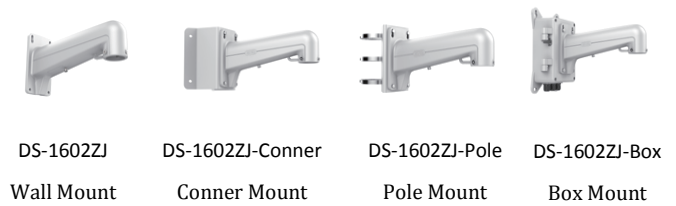

Accessories

DS-1602ZJ Wall Mount   DS-1602ZJ-Conner Corner Mount   DS-1602ZJ-Pole Pole Mount   DS-1602ZJ-Box Box Mount

Distributed by