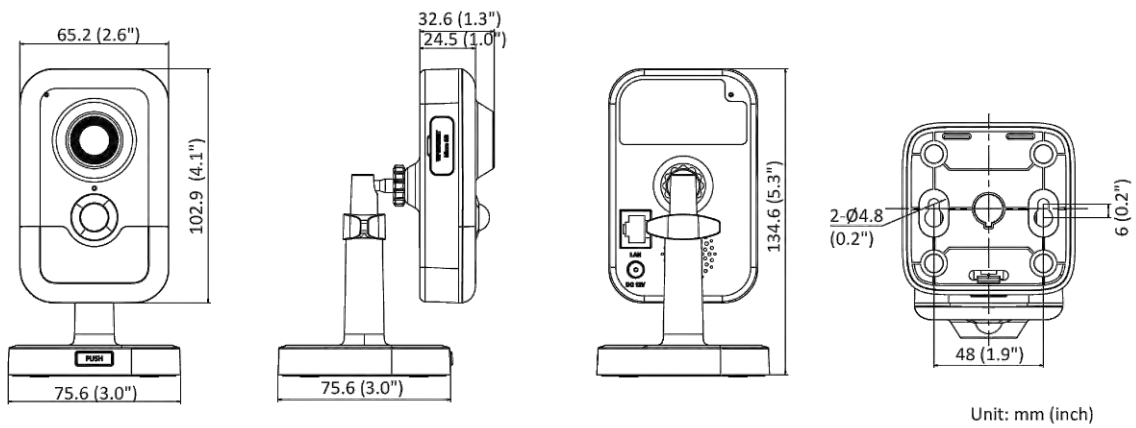

Web Client Language	33 languages English, Russian, Estonian, Bulgarian, Hungarian, Greek, German, Italian, Czech, Slovak, French, Polish, Dutch, Portuguese, Spanish, Romanian, Danish, Swedish, Norwegian, Finnish, Croatian, Slovenian, Serbian, Turkish, Korean, Traditional Chinese, Thai, Vietnamese, Japanese, Latvian, Lithuanian, Portuguese (Brazil), Ukrainian
General Function	Anti-flicker, heartbeat, password reset via email, pixelouner
Storage Conditions	-10 °C to 40 °C (14 °F to 104 °F). Humidity 95% or less (non-condensing)
Startup and Operating Conditions	-10 °C to 40 °C (14 °F to 104 °F). Humidity 95% or less (non-condensing)
Camera Material	Plastic
Camera Dimension	2 mm: 102.9 mm × 65.2 mm × 28.8 mm (4.1" × 2.6" × 1.1") 2.8 mm and 4 mm: 102.9 mm × 65.2 mm × 32.6 mm (4.1" × 2.6" × 1.3")
Package Dimension	150 mm × 125 mm × 99 mm (5.9" × 4.9" × 3.9")
Camera Weight	Approx. 120 g (0.3 lb.)
With Package Weight	Approx. 430 g (0.9 lb.)
Approval	
EMC	FCC SDoC (47 CFR Part 15, Subpart B); CE-EMC (EN 55032: 2015, EN 61000-3-2:2019, EN 61000-3-3:2013+A1:2019, EN 50130-4: 2011 +A1: 2014); KC (KN 32: 2015, KN 35: 2015)
Safety	UL (UL 62368-1); CB (IEC 62368-1:2014+A11); CE-LVD (EN 62368-1:2014/A11:2017)
Environment	CE-RoHS (2011/65/EU); WEEE (2012/19/EU); Reach (Regulation (EC) No 1907/2006)

▪ **Dimension**

2 mm Model

2.8 and 4 mm Model

Distributed by

**HIKVISION®****Headquarters**

No.555 Qianmo Road, Binjiang District,
Hangzhou 310051, China
T +86-571-8807-5998
overseasbusiness@hikvision.com

Hikvision USA
T +1-909-895-0400
sales.usa@hikvision.com