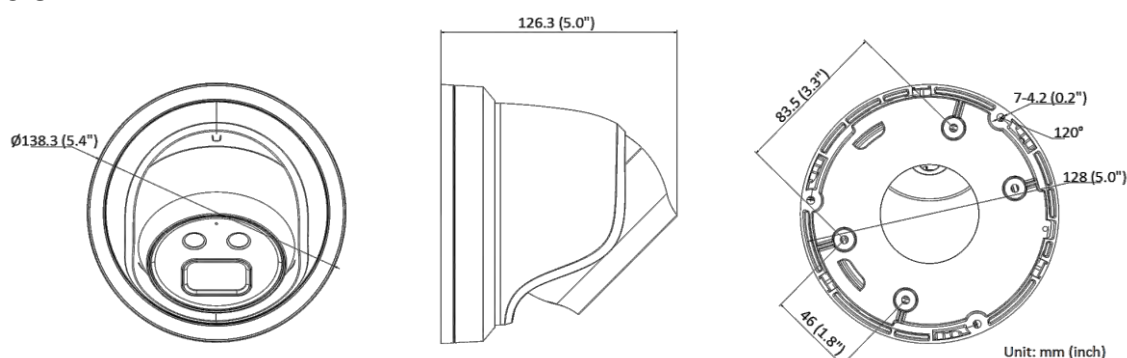

Power Consumption and Current	12 VDC, 0.48 A, max. 5.8 W PoE: (802.3af, 36 V to 57 V), 0.19 A to 0.12 A, max. 6.8 W
Power Interface	Ø5.5 mm coaxial power plug
Material	Metal except for trim ring
Camera Dimension	Ø138.3 × 126.3 mm (5.4" × 5.0")
Package Dimension	170 × 170 × 150 mm (6.7" × 6.7" × 5.9")
Camera Weight	770 g (1.7 lb.)
With Package Weight	1073 g (2.4 lb.)
Linkage Method	Upload to NAS/memory card, notify surveillance center, trigger record, trigger capture, strobe light, audible warning *Note: External device is required.
Web Client Language	32 languages English, Russian, Estonian, Bulgarian, Hungarian, Greek, German, Italian, Czech, Slovak, French, Polish, Dutch, Portuguese, Spanish, Romanian, Danish, Swedish, Norwegian, Finnish, Croatian, Slovenian, Serbian, Turkish, Korean, Traditional Chinese, Thai, Vietnamese, Japanese, Latvian, Lithuanian, Portuguese (Brazil)
General Function	Anti- flicker, heartbeat, mirror, privacy masks, flash log, password reset via e-mail, pixel counter
Software Reset	Yes
<b>Approval</b>	
EMC	FCC (47 CFR Part 15, Subpart B); CE-EMC (EN 55032: 2015, EN 61000-3-2: 2014, EN 61000-3-3: 2013, EN 50130-4: 2011 +A1: 2014); RCM (AS/NZS CISPR 32: 2015); IC (ICES-003: Issue 6, 2016); KC (KN 32: 2015, KN 35: 2015)
Safety	UL (UL 60950-1); CB (IEC 60950-1:2005 + Am 1:2009 + Am 2:2013); CE-LVD (EN 60950-1:2005 + Am 1:2009 + Am 2:2013); BIS (IS 13252(Part 1):2010+A1:2013+A2:2015); LOA (IEC/EN 60950-1)
Environment	CE-RoHS (2011/65/EU); WEEE (2012/19/EU); Reach (Regulation (EC) No 1907/2006)
Protection	-IU: Ingression protection: IP66 (IEC 60529-2013) -I: Ingression protection: IP67 (IEC 60529-2013)

## Dimension