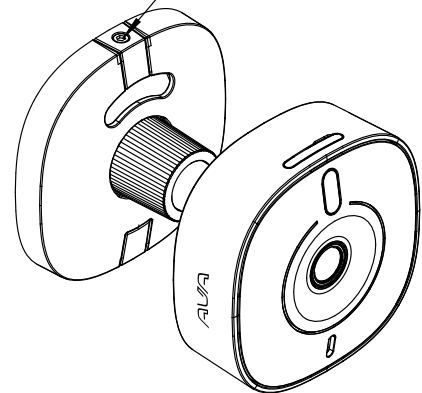

FEATURES

IMAGE SENSOR	SECURITY	TEMPERATURE
2MP	Trusted Platform Module (TPM 2.0)	Operating: 0°C to +40°C
IMAGE SENSOR SIZE FORMAT	Factory installed certificates	Storage: -40°C to +60°C
1/2.7"	No default passwords	PHYSICAL CHARACTERISTICS
LENS	Mandatory access authentication	Dimensions: With Ball joint mount: 80 x 80 x 96 mm, 202 g
Focal length: 3.3 mm	HTTPS/TLS encryption	Camera: 80 x 80 x 38 mm, 142 g
Aperture: f/1.1	NETWORK PROTOCOLS	EMC
Fixed focus	IPv4, HTTPS, TLS, DNS, mDNS, DNS-SD, NTP, RTSP, RTP, RTCP, ICMP, DHCP, ARP	EN 55032
NIGHT VISION	Streaming: RTP/UDP, RTP/RTSP/HTTPS/TCP	2014/53/EU
Color night vision	POWER SOURCE	BS EN 55032
Adaptive white light	PoE 802.3af or USB-C 1.5A	SI 2017/1206
MINIMUM ILLUMINATION IN COLOR MODE	POWER CONSUMPTION	AS/NZS CISPR 32
<0.1lux	Typical: 3.5W	FCC Part 15B
FIELD OF VIEW	Max: 6W	ICES-003 Issue 6
110° horizontal	STORAGE	SAFETY
58° vertical	MicroSD	EN 62368
MAXIMUM RESOLUTION & FRAME RATE	SDXC High Speed	UL 62368
1920x1080, 30fps	CONNECTION	LVD
DYNAMIC RANGE	802.3u 10/100 Ethernet	
Multi-exposure line-based HDR	USB-C for preview and setup	
VIDEO COMPRESSION	WIRELESS CONNECTION	
H.264	Wi-Fi 5 (IEEE 802.11a/b/g/n/ac)	
Motion JPEG	Bluetooth 5.0	
AUDIO	INSTALLATION AID	
Microphone	Suitable for ceiling and wall mount screws and wall plugs included ¼"-20	
Audio classification	UNC Standardized camera mount thread	
TEMPERATURE	Compatible with Ava Drop Ceiling Mount	
Typical Accuracy ±2.5°C (±4.5°F)	ADJUSTMENT RANGE	
RELATIVE HUMIDITY	Pan	
Typical Accuracy ±5%	Tilt	
	Roll	

TECHNICAL DRAWINGS

Camera Housing

Front view

Side view

Rear view

Threaded insert
1/4 in -20 UNC ∇ 5 mm [0.23 in]

Ball Joint Mount

Rear view

Front view

Lock screw
Drive type Hex 2.5mm

Side view

ORDERING INFORMATION

AVIGILON AVA FLEX

PRODUCT ID	RETENTION	COLOR	DEPLOYMENT
FLEX-2MP-7	7 days*	White	Alta Aware Cloud

*30 days cloud storage

ACCESSORIES