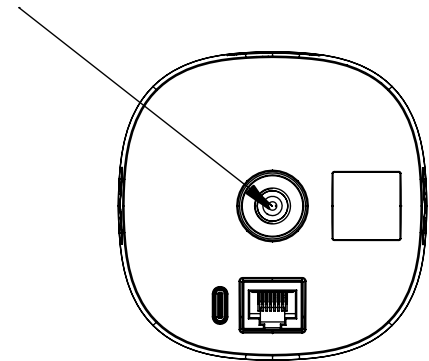

FEATURES

IMAGE SENSOR	SECURITY	TEMPERATURE
2MP	Trusted Platform Module (TPM 2.0)	Operating: 0°C to +40°C
IMAGE SENSOR SIZE FORMAT	Factory installed certificates	Storage: -40°C to +60°C
1/2.7"	No default passwords	PHYSICAL CHARACTERISTICS
LENS	Mandatory access authentication	Dimensions: With Ball joint mount: 80 x 80 x 96 mm, 202 g
Focal length: 3.3 mm	HTTPS/TLS encryption	Camera: 80 x 80 x 38 mm, 142 g
Aperture: f/1.1	NETWORK PROTOCOLS	EMC
Fixed focus	IPv4, HTTPS, TLS, DNS, mDNS, DNS-SD, NTP, RTSP, RTP, RTCP, ICMP, DHCP, ARP	EN 55032
NIGHT VISION	Streaming: RTP/UDP, RTP/RTSP/HTTPS/TCP	2014/53/EU
Color night vision	POWER SOURCE	BS EN 55032
Adaptive white light	PoE 802.3af or USB-C 1.5A	SI 2017/1206
MINIMUM ILLUMINATION IN COLOR MODE	POWER CONSUMPTION	AS/NZS CISPR 32
<0.1lux	Typical: 3.5W	FCC Part 15B
FIELD OF VIEW	Max: 6W	ICES-003 Issue 6
110° horizontal	STORAGE	SAFETY
58° vertical	MicroSD	EN 62368
MAXIMUM RESOLUTION & FRAME RATE	SDXC High Speed	UL 62368
1920x1080, 30fps	CONNECTION	LVD
DYNAMIC RANGE	802.3u 10/100 Ethernet	
Multi-exposure line-based HDR	USB-C for preview and setup	
VIDEO COMPRESSION	WIRELESS CONNECTION	
H.264	Wi-Fi 5 (IEEE 802.11a/b/g/n/ac)	
Motion JPEG	Bluetooth 5.0	
AUDIO	INSTALLATION AID	
Microphone	Suitable for ceiling and wall mount screws and wall plugs included ¼"-20	
Audio classification	UNC Standardized camera mount thread	
TEMPERATURE	Compatible with Ava Drop Ceiling Mount	
Typical Accuracy ±2.5°C (±4.5°F)	ADJUSTMENT RANGE	
RELATIVE HUMIDITY	Pan	
Typical Accuracy ±5%	Tilt	
	Roll	

TECHNICAL DRAWINGS

Camera Housing

Front view

Side view

Rear view

Threaded insert
1/4 in -20 UNC ∇ 5 mm [0.23 in]

Ball Joint Mount

Rear view

Front view

Lock screw
Drive type Hex 2.5mm

Side view

ORDERING INFORMATION

AVIGILON AVA FLEX

PRODUCT ID	RETENTION	COLOR	DEPLOYMENT
FLEX-2MP-7	7 days*	White	Alta Aware Cloud

*30 days cloud storage

ACCESSORIES