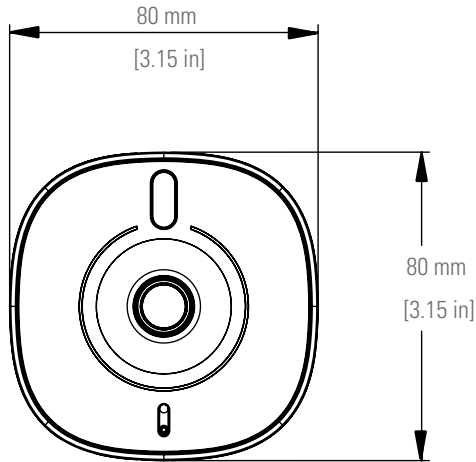

FEATURES

IMAGE SENSOR	SECURITY	TEMPERATURE
2MP	Trusted Platform Module (TPM 2.0)	Operating: 0°C to +40°C
IMAGE SENSOR SIZE FORMAT	Factory installed certificates	Storage: -40°C to +60°C
1/2.7"	No default passwords	PHYSICAL CHARACTERISTICS
LENS	Mandatory access authentication	Dimensions: With Ball joint mount: 80 x 80 x 96 mm, 202 g
Focal length: 3.3 mm	HTTPS/TLS encryption	Camera: 80 x 80 x 38 mm, 142 g
Aperture: f/1.1	NETWORK PROTOCOLS	EMC
Fixed focus	IPv4, HTTPS, TLS, DNS, mDNS, DNS-SD, NTP, RTSP, RTP, RTCP, ICMP, DHCP, ARP	EN 55032
NIGHT VISION	Streaming: RTP/UDP, RTP/RTSP/HTTPS/TCP	2014/53/EU
Color night vision	POWER SOURCE	BS EN 55032
Adaptive white light	PoE 802.3af or USB-C 1.5A	SI 2017/1206
MINIMUM ILLUMINATION IN COLOR MODE	POWER CONSUMPTION	AS/NZS CISPR 32
<0.1lux	Typical: 3.5W	FCC Part 15B
FIELD OF VIEW	Max: 6W	ICES-003 Issue 6
110° horizontal	STORAGE	SAFETY
58° vertical	MicroSD	EN 62368
MAXIMUM RESOLUTION & FRAME RATE	SDXC High Speed	UL 62368
1920x1080, 30fps	CONNECTION	LVD
DYNAMIC RANGE	802.3u 10/100 Ethernet	
Multi-exposure line-based HDR	USB-C for preview and setup	
VIDEO COMPRESSION	WIRELESS CONNECTION	
H.264	Wi-Fi 5 (IEEE 802.11a/b/g/n/ac)	
Motion JPEG	Bluetooth 5.0	
AUDIO	INSTALLATION AID	
Microphone	Suitable for ceiling and wall mount screws and wall plugs included ¼"-20	
Audio classification	UNC Standardized camera mount thread	
TEMPERATURE	Compatible with Ava Drop Ceiling Mount	
Typical Accuracy ±2.5°C (±4.5°F)	ADJUSTMENT RANGE	
RELATIVE HUMIDITY	Pan	
Typical Accuracy ±5%	Tilt	
	Roll	

TECHNICAL DRAWINGS

Camera Housing

Front view

Side view

Rear view

Threaded insert
1/4 in -20 UNC ∇ 5 mm [0.23 in]

Ball Joint Mount

Rear view

Front view

Lock screw
Drive type Hex 2.5mm

Side view

ORDERING INFORMATION

AVIGILON AVA FLEX

PRODUCT ID	RETENTION	COLOR	DEPLOYMENT
FLEX-2MP-7	7 days*	White	Alta Aware Cloud

*30 days cloud storage

ACCESSORIES