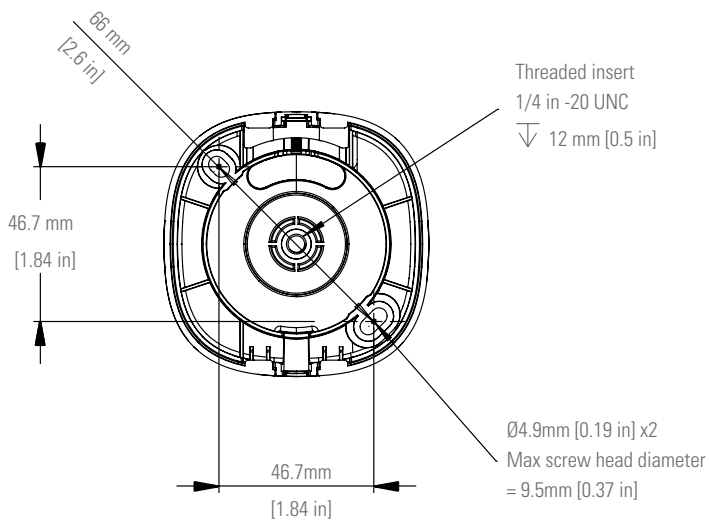

FEATURES

IMAGE SENSOR	SECURITY	TEMPERATURE
2MP	Trusted Platform Module (TPM 2.0)	Operating: 0°C to +40°C
IMAGE SENSOR SIZE FORMAT	Factory installed certificates	Storage: -40°C to +60°C
1/2.7"	No default passwords	PHYSICAL CHARACTERISTICS
LENS	Mandatory access authentication	Dimensions: With Ball joint mount: 80 x 80 x 96 mm, 202 g
Focal length: 3.3 mm	HTTPS/TLS encryption	Camera: 80 x 80 x 38 mm, 142 g
Aperture: f/1.1	NETWORK PROTOCOLS	EMC
Fixed focus	IPv4, HTTPS, TLS, DNS, mDNS, DNS-SD, NTP, RTSP, RTP, RTCP, ICMP, DHCP, ARP	EN 55032
NIGHT VISION	Streaming: RTP/UDP, RTP/RTSP/HTTPS/TCP	2014/53/EU
Color night vision	POWER SOURCE	BS EN 55032
Adaptive white light	PoE 802.3af or USB-C 1.5A	SI 2017/1206
MINIMUM ILLUMINATION IN COLOR MODE	POWER CONSUMPTION	AS/NZS CISPR 32
<0.1lux	Typical: 3.5W	FCC Part 15B
FIELD OF VIEW	Max: 6W	ICES-003 Issue 6
110° horizontal	STORAGE	SAFETY
58° vertical	MicroSD	EN 62368
MAXIMUM RESOLUTION & FRAME RATE	SDXC High Speed	UL 62368
1920x1080, 30fps	CONNECTION	LVD
DYNAMIC RANGE	802.3u 10/100 Ethernet	
Multi-exposure line-based HDR	USB-C for preview and setup	
VIDEO COMPRESSION	WIRELESS CONNECTION	
H.264	Wi-Fi 5 (IEEE 802.11a/b/g/n/ac)	
Motion JPEG	Bluetooth 5.0	
AUDIO	INSTALLATION AID	
Microphone	Suitable for ceiling and wall mount screws and wall plugs included ¼"-20	
Audio classification	UNC Standardized camera mount thread	
TEMPERATURE	Compatible with Ava Drop Ceiling Mount	
Typical Accuracy ±2.5°C (±4.5°F)	ADJUSTMENT RANGE	
RELATIVE HUMIDITY	Pan	
Typical Accuracy ±5%	Tilt	
	Roll	

TECHNICAL DRAWINGS

Camera Housing

Front view

Side view

Rear view

Threaded insert
1/4 in -20 UNC ∇ 5 mm [0.23 in]

Ball Joint Mount

Rear view

Front view

Lock screw
Drive type Hex 2.5mm

Side view

ORDERING INFORMATION

AVIGILON AVA FLEX

PRODUCT ID	RETENTION	COLOR	DEPLOYMENT
FLEX-2MP-7	7 days*	White	Alta Aware Cloud

*30 days cloud storage

ACCESSORIES