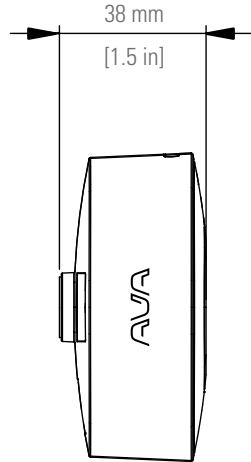

FEATURES

IMAGE SENSOR	SECURITY	TEMPERATURE
2MP	Trusted Platform Module (TPM 2.0)	Operating: 0°C to +40°C
IMAGE SENSOR SIZE FORMAT	Factory installed certificates	Storage: -40°C to +60°C
1/2.7"	No default passwords	PHYSICAL CHARACTERISTICS
LENS	Mandatory access authentication	Dimensions: With Ball joint mount: 80 x 80 x 96 mm, 202 g
Focal length: 3.3 mm	HTTPS/TLS encryption	Camera: 80 x 80 x 38 mm, 142 g
Aperture: f/1.1	NETWORK PROTOCOLS	EMC
Fixed focus	IPv4, HTTPS, TLS, DNS, mDNS, DNS-SD, NTP, RTSP, RTP, RTCP, ICMP, DHCP, ARP	EN 55032
NIGHT VISION	Streaming: RTP/UDP, RTP/RTSP/HTTPS/TCP	2014/53/EU
Color night vision	POWER SOURCE	BS EN 55032
Adaptive white light	PoE 802.3af or USB-C 1.5A	SI 2017/1206
MINIMUM ILLUMINATION IN COLOR MODE	POWER CONSUMPTION	AS/NZS CISPR 32
<0.1lux	Typical: 3.5W	FCC Part 15B
FIELD OF VIEW	Max: 6W	ICES-003 Issue 6
110° horizontal	STORAGE	SAFETY
58° vertical	MicroSD	EN 62368
MAXIMUM RESOLUTION & FRAME RATE	SDXC High Speed	UL 62368
1920x1080, 30fps	CONNECTION	LVD
DYNAMIC RANGE	802.3u 10/100 Ethernet	
Multi-exposure line-based HDR	USB-C for preview and setup	
VIDEO COMPRESSION	WIRELESS CONNECTION	
H.264	Wi-Fi 5 (IEEE 802.11a/b/g/n/ac)	
Motion JPEG	Bluetooth 5.0	
AUDIO	INSTALLATION AID	
Microphone	Suitable for ceiling and wall mount screws and wall plugs included ¼"-20	
Audio classification	UNC Standardized camera mount thread	
TEMPERATURE	Compatible with Ava Drop Ceiling Mount	
Typical Accuracy ±2.5°C (±4.5°F)	ADJUSTMENT RANGE	
RELATIVE HUMIDITY	Pan	
Typical Accuracy ±5%	Tilt	
	Roll	

TECHNICAL DRAWINGS

Camera Housing

Front view

Side view

Rear view

Threaded insert
1/4 in -20 UNC ∇ 5 mm [0.23 in]

Ball Joint Mount

Rear view

Front view

Lock screw
Drive type Hex 2.5mm

Side view

ORDERING INFORMATION

AVIGILON AVA FLEX

PRODUCT ID	RETENTION	COLOR	DEPLOYMENT
FLEX-2MP-7	7 days*	White	Alta Aware Cloud

*30 days cloud storage

ACCESSORIES