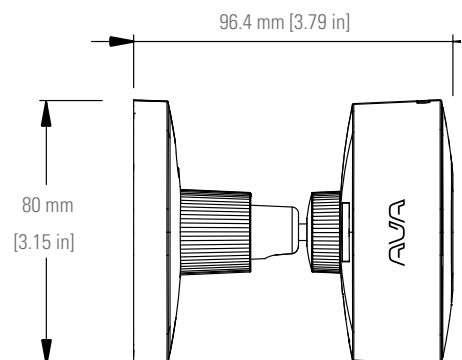

FEATURES

IMAGE SENSOR	SECURITY	TEMPERATURE
2MP	Trusted Platform Module (TPM 2.0)	Operating: 0°C to +40°C
IMAGE SENSOR SIZE FORMAT	Factory installed certificates	Storage: -40°C to +60°C
1/2.7"	No default passwords	PHYSICAL CHARACTERISTICS
LENS	Mandatory access authentication	Dimensions: With Ball joint mount: 80 x 80 x 96 mm, 202 g
Focal length: 3.3 mm	HTTPS/TLS encryption	Camera: 80 x 80 x 38 mm, 142 g
Aperture: f/1.1	NETWORK PROTOCOLS	EMC
Fixed focus	IPv4, HTTPS, TLS, DNS, mDNS, DNS-SD, NTP, RTSP, RTP, RTCP, ICMP, DHCP, ARP	EN 55032
NIGHT VISION	Streaming: RTP/UDP, RTP/RTSP/HTTPS/TCP	2014/53/EU
Color night vision	POWER SOURCE	BS EN 55032
Adaptive white light	PoE 802.3af or USB-C 1.5A	SI 2017/1206
MINIMUM ILLUMINATION IN COLOR MODE	POWER CONSUMPTION	AS/NZS CISPR 32
<0.1lux	Typical: 3.5W	FCC Part 15B
FIELD OF VIEW	Max: 6W	ICES-003 Issue 6
110° horizontal	STORAGE	SAFETY
58° vertical	MicroSD	EN 62368
MAXIMUM RESOLUTION & FRAME RATE	SDXC High Speed	UL 62368
1920x1080, 30fps	CONNECTION	LVD
DYNAMIC RANGE	802.3u 10/100 Ethernet	
Multi-exposure line-based HDR	USB-C for preview and setup	
VIDEO COMPRESSION	WIRELESS CONNECTION	
H.264	Wi-Fi 5 (IEEE 802.11a/b/g/n/ac)	
Motion JPEG	Bluetooth 5.0	
AUDIO	INSTALLATION AID	
Microphone	Suitable for ceiling and wall mount screws and wall plugs included ¼"-20	
Audio classification	UNC Standardized camera mount thread	
TEMPERATURE	Compatible with Ava Drop Ceiling Mount	
Typical Accuracy ±2.5°C (±4.5°F)	ADJUSTMENT RANGE	
RELATIVE HUMIDITY	Pan	
Typical Accuracy ±5%	Tilt	
	Roll	

TECHNICAL DRAWINGS

Camera Housing

Front view

Side view

Rear view

Threaded insert
1/4 in -20 UNC ∇ 5 mm [0.23 in]

Ball Joint Mount

Rear view

Front view

Lock screw
Drive type Hex 2.5mm

Side view

ORDERING INFORMATION

AVIGILON AVA FLEX

PRODUCT ID	RETENTION	COLOR	DEPLOYMENT
FLEX-2MP-7	7 days*	White	Alta Aware Cloud

*30 days cloud storage

ACCESSORIES