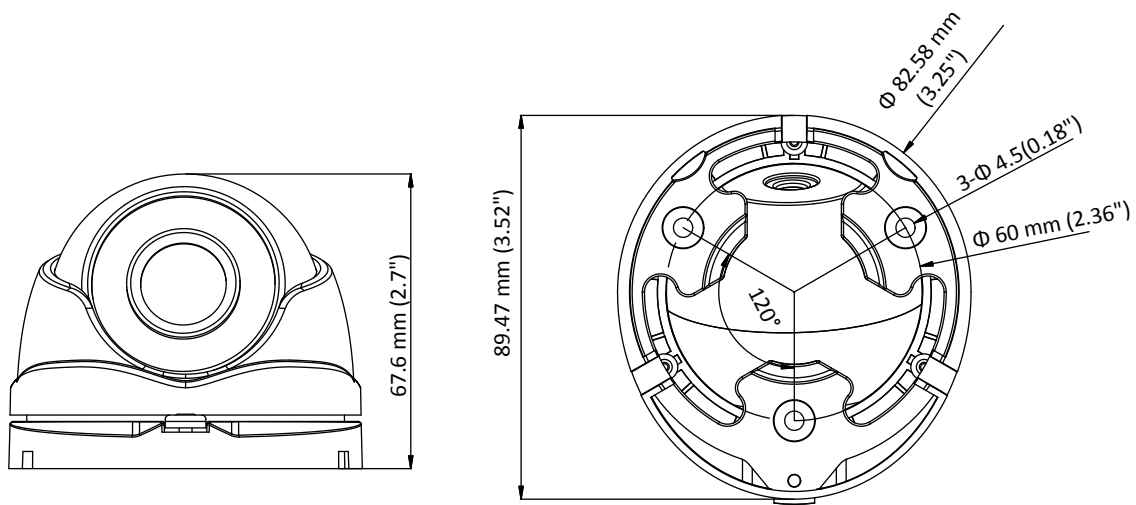

DS-2CE56C0T-IRMF HD 720p IR Turret Camera

Key Features

- 1 megapixel high performance CMOS
- Analog HD output, up to 720p resolution
- Day/Night switch
- DNR
- Smart IR
- Up to 20 m IR distance
- Switchable TVI/AHD/CVI/CVBS
- IP66

Specification

Camera	
Image Sensor	1 MP CMOS Image Sensor
Signal System	PAL/NTSC
Effective Pixels	1296 (H) × 732 (V)
Min. illumination	0.1 Lux@(F1.2,AGC ON), 0 Lux with IR
Shutter Time	1/25 (1/30) s to 1/50,000 s
Lens	2.8 mm, 3.6 mm, 6 mm optional
	Field of view: 70.9° (3.6 mm), 92° (2.8 mm), 56.7° (6 mm)
Lens Mount	M12
Day & Night	ICR
Angle Adjustment	Pan: 0° to 360°, Tilt: 0° to 75°, Rotation: 0° to 360°
Synchronization	Internal synchronization
Video Frame Rate	720p@25fps/720p@30fps
HD Video Output	1 analog HD output
S/N Ratio	>62 dB
General	
Operating Conditions	-40 °C to 60 °C (-40 °F to 140 °F), Humidity: 90% or less (non-condensation)
Power Supply	12 V DC ± 15%
Power Consumption	Max. 4 W
Protection Level	IP66
IR Range	Up to 20 m
Dimensions	89.47 × 67.6 mm (3.52" × 2.7")
Weight	340 g (0.75 lb.)

Order Model

DS-2CE56C0T-IRMF

Dimensions

Accessories

DS-1272ZJ-110-TRS
Wall Mounting Bracket

DS-1275ZJ
Vertical Pole Mounting Bracket

DS-1276ZJ
Corner Mounting Bracket

DS-1H18
Video Balun