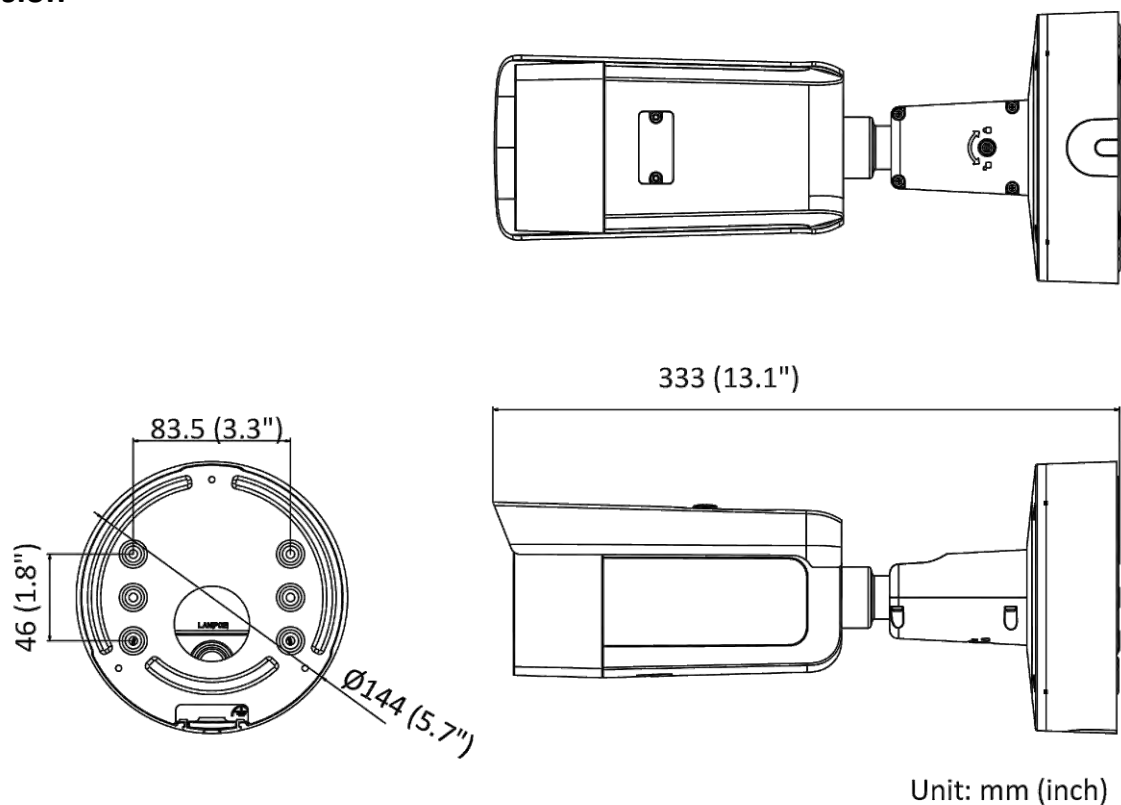

Environment	CE-RoHS (2011/65/EU); WEEE (2012/19/EU); Reach (Regulation (EC) No 1907/2006)
Protection	IP67 (IEC 60529-2013), IK10 (IEC 62262:2002)

▪ Available Model

DS-2CD3656G2-IZS (2.7 to 13.5 mm)

DS-2CD3656G2-IZS (7 to 35 mm)

▪ Dimension

▪ Accessory

▪ Optional

DS-2251ZJ Pendant Mount	DS-1275ZJ-S-SUS Vertical Pole Mount	DS-1476ZJ-SUS Corner Mount