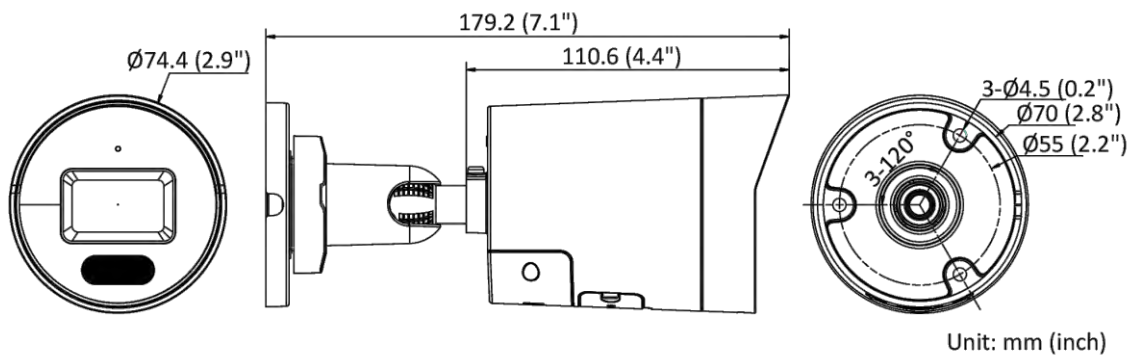

▪ Available Model

DS-2CD2047G2-LU/SL (2.8/4/6 mm)

▪ Typical Application

Hikvision products are classified into three levels according to their anti-corrosion performance. Refer to the following description to choose for your using environment.

This model has NO SPECIFIC PROTECTION.

Level	Description
Top-level protection	Hikvision products at this level are equipped for use in areas where professional anti-corrosion protection is a must. Typical application scenarios include coastlines, docks, chemical plants, and more.
Moderate protection	Hikvision products at this level are equipped for use in areas with moderate anti-corrosion demands. Typical application scenarios include coastal areas about 2 kilometers (1.24 miles) away from coastlines, as well as areas affected by acid rain.
No specific protection	Hikvision products at this level are equipped for use in areas where no specific anti-corrosion protection is needed.

▪ Dimension

▪ Accessory

▪ Optional

DS-1280ZJ-XS

Junction Box