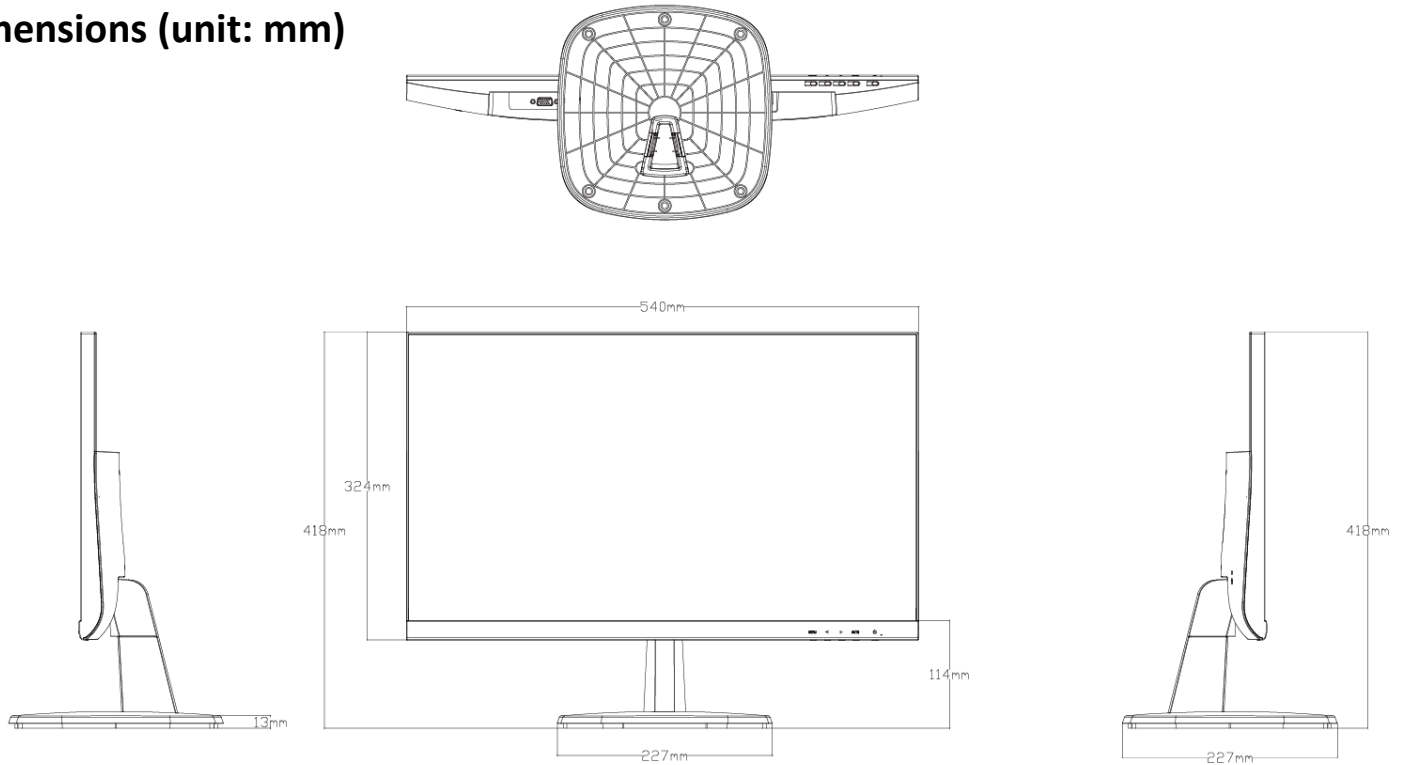

### Physical Interfaces

NO.	Description
1	AC INPUT
2	HDMI INPUT
3	VGA INPUT

# Specifications

Model		DS-D5024FN/EU
LCD Screen	Backlight	TFT-LED Backlight
	Dimension	23.8 inch
	Optimal working resolution	1920 ×1080@60Hz
	Brightness	250 cd/m <sup>2</sup>
	Contrast	1000: 1
	Response time	14ms
	Color	16.7M
	Active Area	527 × 296 mm
	Viewing Angle	Horizontal 178°, vertical 178°
Interfaces	VGA input	1
	HDMI input	1
General	Casing Material	Plastic
	Color of Casing	Black
	Wall-mounting Hole	100 ×100 mm
	Wall-mounting Screw	M4
	Speakers	2W*2
	Power Supply	100 to 240 VAC, 50/60Hz
	Power Consumption	≤ 30W
	Standby Power Consumption	≤ 0.5 W
	Working Temperature	0 to 40 ° C (32 to 104 ° F)
	Working Humidity	10 to 90 %
	Storage Temperature	-20 to 60 ° C (-4 to 140 ° F)
	Storage Humidity	5 to 95%
	Dimensions	540 × 418 × 227mm
	Packing Dimensions	609 × 500 × 109mm
	Gross Weight	4.44 kg
Net Weight	3.43 kg	
Accessories	HDMI cable	1
	Power Cord	1
	User Manual	1

## Dimensions (unit: mm)

Distributed by