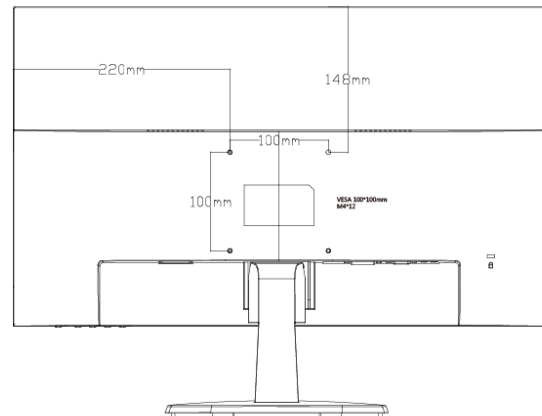

### Physical Interfaces

NO.	Description
1	AC INPUT
2	HDMI INPUT
3	VGA INPUT

# Specifications

Model		DS-D5024FN/EU
LCD Screen	Backlight	TFT-LED Backlight
	Dimension	23.8 inch
	Optimal working resolution	1920 ×1080@60Hz
	Brightness	250 cd/m <sup>2</sup>
	Contrast	1000: 1
	Response time	14ms
	Color	16.7M
	Active Area	527 × 296 mm
	Viewing Angle	Horizontal 178°, vertical 178°
Interfaces	VGA input	1
	HDMI input	1
General	Casing Material	Plastic
	Color of Casing	Black
	Wall-mounting Hole	100 ×100 mm
	Wall-mounting Screw	M4
	Speakers	2W*2
	Power Supply	100 to 240 VAC, 50/60Hz
	Power Consumption	≤ 30W
	Standby Power Consumption	≤ 0.5 W
	Working Temperature	0 to 40 ° C (32 to 104 ° F)
	Working Humidity	10 to 90 %
	Storage Temperature	-20 to 60 ° C (-4 to 140 ° F)
	Storage Humidity	5 to 95%
	Dimensions	540 × 418 × 227mm
	Packing Dimensions	609 × 500 × 109mm
	Gross Weight	4.44 kg
Net Weight	3.43 kg	
Accessories	HDMI cable	1
	Power Cord	1
	User Manual	1

## Dimensions (unit: mm)

Distributed by