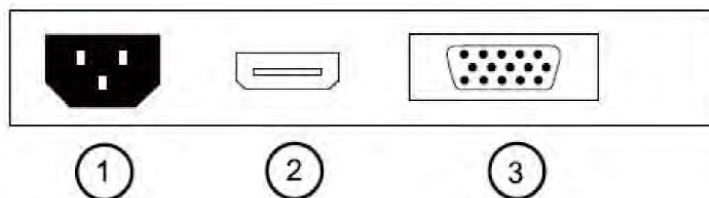

Physical Interfaces

NO.	Description
1	AC INPUT
2	HDMI INPUT
3	VGA INPUT

Available Models

DS-D5024FN/EU