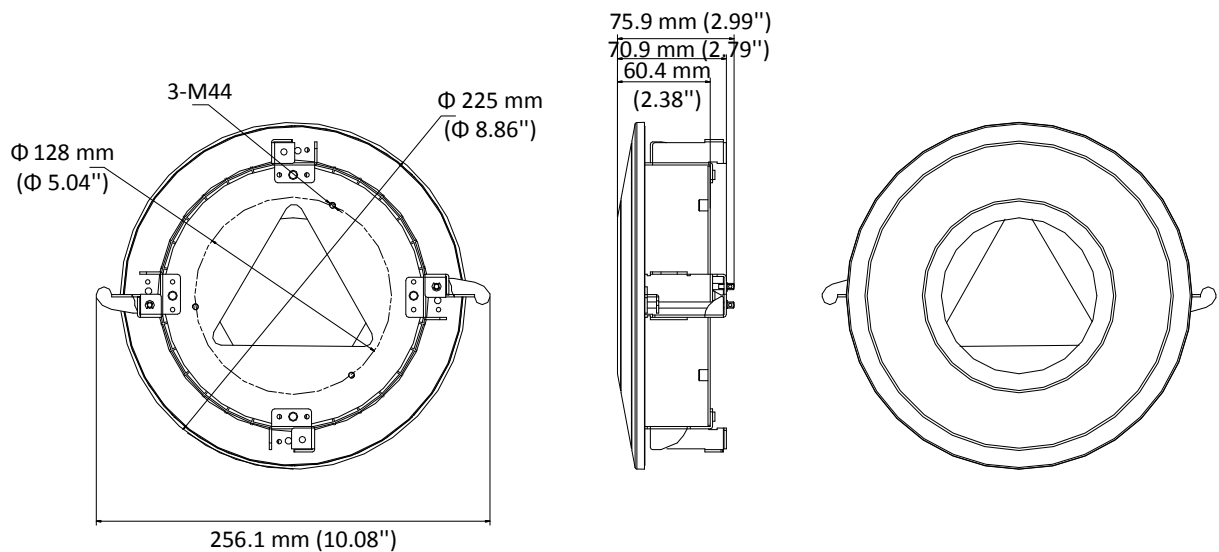

DS-1227ZJ-DM44

In-ceiling Mount

Feature

- Steel and Plastic materials with surface spray treatment
- Adopts magnetism design to install the camera
- Saving spaces

Dimension

Available Model

DS-1227ZJ-DM44

Parameter

Model	DS-1227ZJ-DM44
Parameters	In-ceiling Mount
Appearance	Hikvision White
Material	SECC, PC&ABS
Dimension	Φ 256.1 mm × 75.9 mm (Φ 10.08" × 2.99")
Weight	Approx. 608.5 g (1.34 lb.)

Note

- The mount should be installed on a flat surface.
- Waterproof rubber is necessary for the outdoor application.
- The wall should be capable of supporting at least 3 times as much as the total weight of the camera and the mount.
- The maximum load capacity of the mount is 4.5 kg (9.92 lb.).