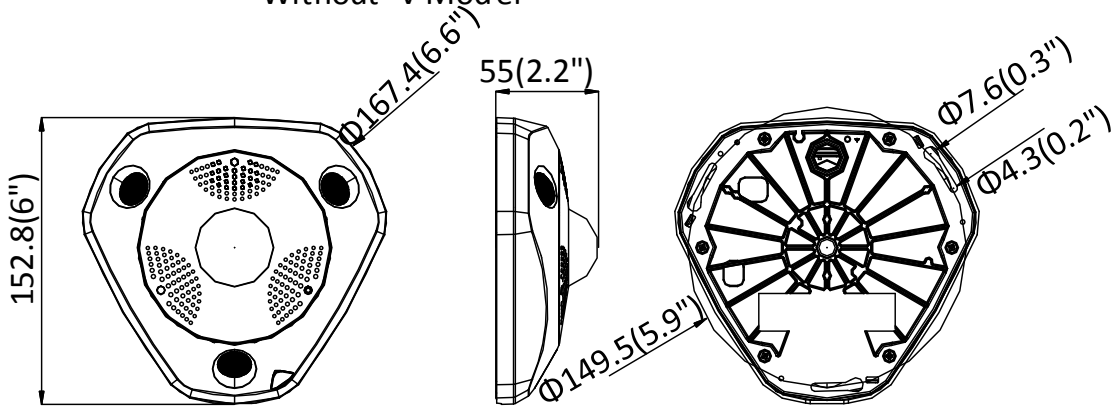

Material	Metal
Dimensions	Without -V model: 167.4 × 152.8 × 46.8 mm (6. 6" × 6" × 1.8") With -V model: 167.4 × 152.8 × 55 mm (6. 6" × 6" × 2.2")
Weight	Approx. 1400 g (3.09 lbs)

Available Model

DS-2CD63C5G0E-I (2 mm) (B); DS-2CD63C5G0E-IS (2 mm) (B), DS-2CD63C5G0E-IV (2 mm) (B), DS-2CD63C5G0E-IVS (2 mm) (B)

Dimensions

Without -V Model

With -V Model

Unit: mm (inch)

Accessories

DS-1280ZJ-DM25
Junction Box

DS-1281ZJ-DM25
Inclined Ceiling Mount

DS-1273ZJ-DM25
Wall Mount