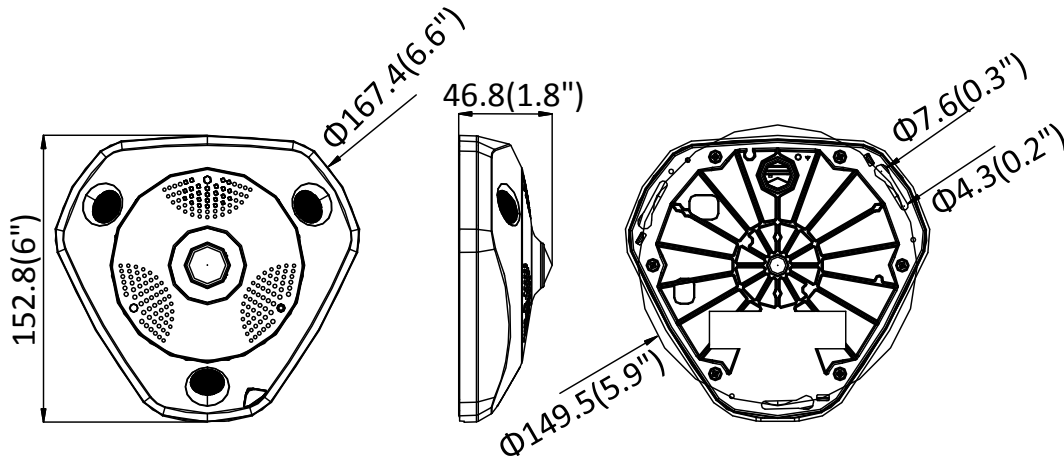

Dimensions

Without -V Model