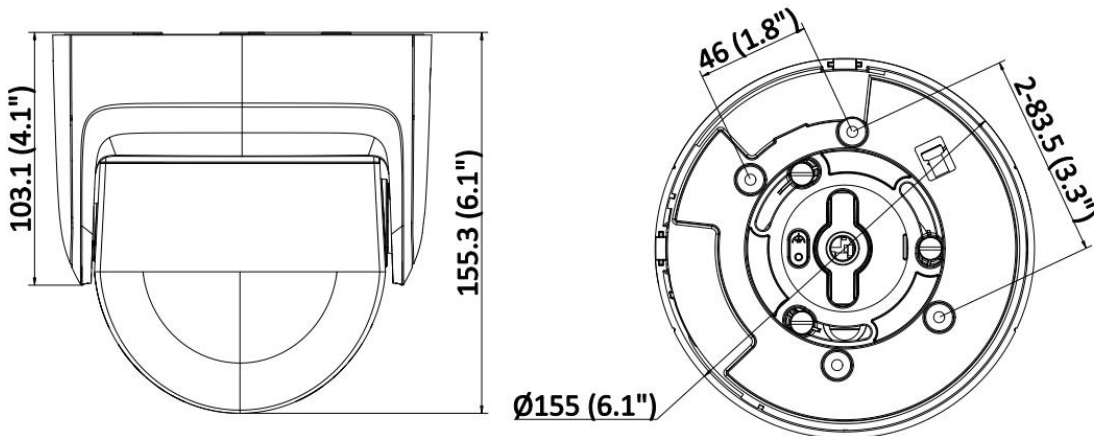

▪ Typical Application

Hikvision products are classified into three levels according to their anti-corrosion performance. Refer to the following description to choose for your using environment.

This model has NO SPECIFIC PROTECTION.

Level	Description
Top-level protection	Hikvision products at this level are equipped for use in areas where professional anti-corrosion protection is a must. Typical application scenarios include coastlines, docks, chemical plants, and more.
Moderate protection	Hikvision products at this level are equipped for use in areas with moderate anti-corrosion demands. Typical application scenarios include coastal areas about 2 kilometers (1.24 miles) away from coastlines, as well as areas affected by acid rain.
No specific protection	Hikvision products at this level are equipped for use in areas where no specific anti-corrosion protection is needed.

▪ Dimension

Unit:mm (inch)