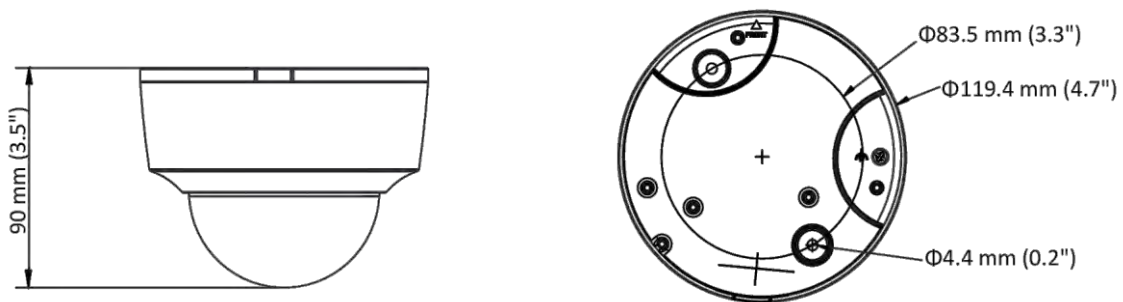

Level	Description
Top-level protection	Hikvision products at this level are equipped for use in areas where professional anti-corrosion protection is a must. Typical application scenarios include coastlines, docks, chemical plants, and more.
Moderate protection	Hikvision products at this level are equipped for use in areas with moderate anti-corrosion demands. Typical application scenarios include coastal areas about 2 kilometers (1.24 miles) away from coastlines, as well as areas affected by acid rain.
No specific protection	Hikvision products at this level are equipped for use in areas where no specific anti-corrosion protection is needed.

Dimension

Accessory

DS-1280ZJ-DM46
Junction Box