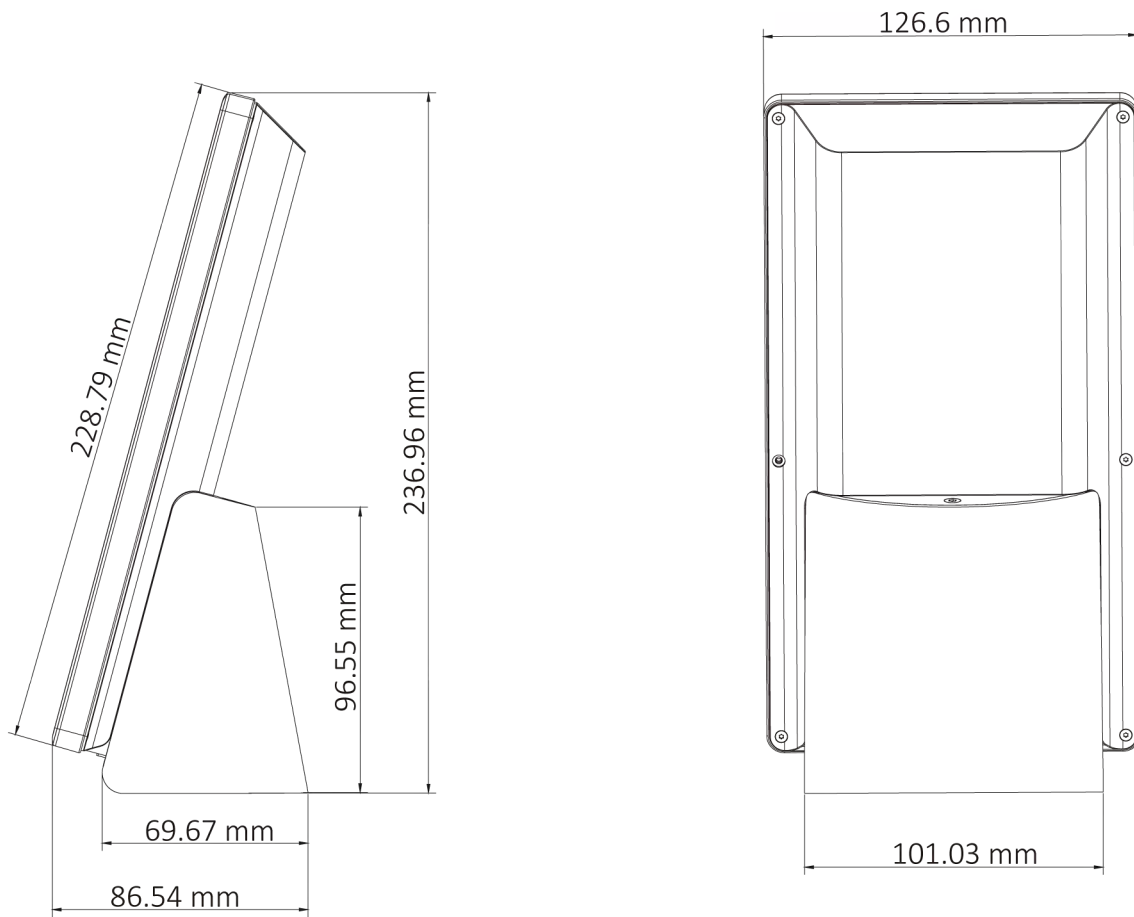

Dimensions

Accessory