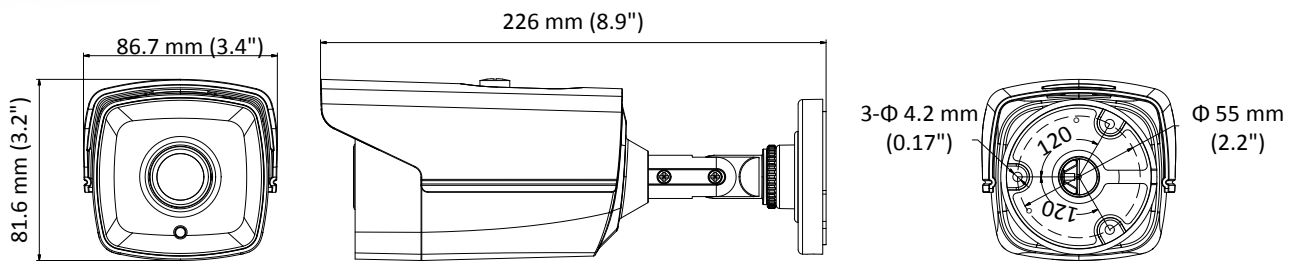

Dimensions