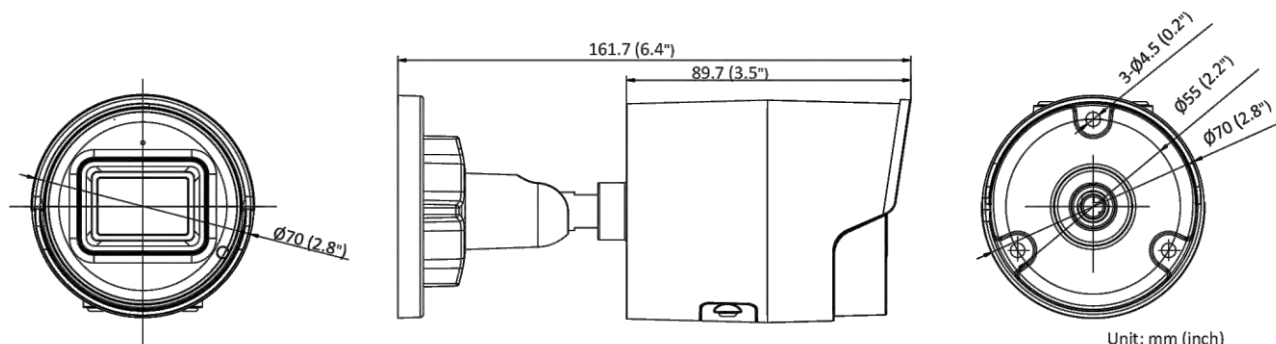

Power Consumption and Current	12 VDC, 0.5 A, max. 6.0 W PoE: (802.3af, 36 V to 57 V), 0.2 A to 0.13 A, max. 7.0 W
Power Interface	Ø5.5 mm coaxial power plug
Material	ADC12
Camera Dimension	Ø70 × 161.7 mm (2.8" × 6.4")
Package Dimension	216 × 121 × 118 mm (8.5" × 4.8" × 4.6")
Camera Weight	480 g (1.1 lb.)
With Package Weight	696 g (1.5 lb.)
Linkage Method	Upload to NAS/memory card, notify surveillance center, trigger record, trigger capture, strobe light, audible warning *Note: External device is required.
Web Client Language	32 languages English, Russian, Estonian, Bulgarian, Hungarian, Greek, German, Italian, Czech, Slovak, French, Polish, Dutch, Portuguese, Spanish, Romanian, Danish, Swedish, Norwegian, Finnish, Croatian, Slovenian, Serbian, Turkish, Korean, Traditional Chinese, Thai, Vietnamese, Japanese, Latvian, Lithuanian, Portuguese (Brazil)
General Function	Anti- flicker, heartbeat, mirror, privacy masks, flash log, password reset via e-mail, pixel counter
Software Reset	Yes
Approval	
EMC	FCC (47 CFR Part 15, Subpart B); CE-EMC (EN 55032: 2015, EN 61000-3-2: 2014, EN 61000-3-3: 2013, EN 50130-4: 2011 +A1: 2014); RCM (AS/NZS CISPR 32: 2015); IC (ICES-003: Issue 6, 2016); KC (KN 32: 2015, KN 35: 2015)
Safety	UL (UL 60950-1); CB (IEC 60950-1:2005 + Am 1:2009 + Am 2:2013); CE-LVD (EN 60950-1:2005 + Am 1:2009 + Am 2:2013); BIS (IS 13252(Part 1):2010+A1:2013+A2:2015); LOA (IEC/EN 60950-1)
Environment	CE-RoHS (2011/65/EU); WEEE (2012/19/EU); Reach (Regulation (EC) No 1907/2006)
Protection	-IU: Ingression protection: IP66 (IEC 60529-2013) -I: Ingression protection: IP67 (IEC 60529-2013)

▪ Available Model

DS-2CD2046G2-I(2.8 mm, 4 mm, 6 mm)

DS-2CD2046G2-IU(2.8 mm, 4 mm, 6 mm)

▪ Dimension

▪ Accessory

DS-1280ZJ-XS
Junction Box

Distributed by

HIKVISION