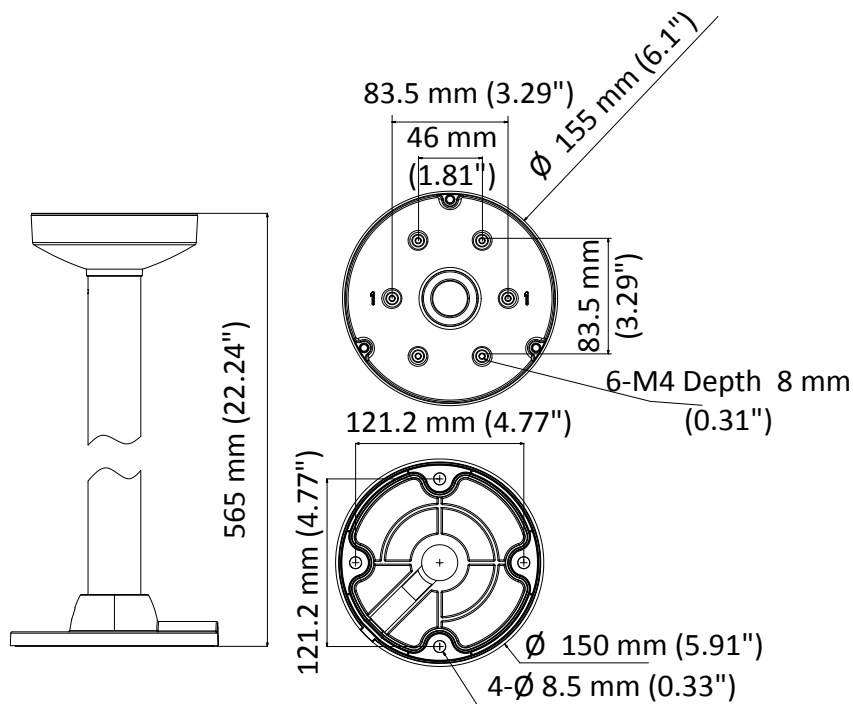

DS-1471ZJ-155

Pendant Mount for Dome Camera

Feature

- Aluminum alloy with surface spray treatment
- Waterproof design

Dimension

Available Model

DS-1471ZJ-155

Parameter

Model	DS-1471ZJ-155
Parameters	Pendant Mount for Dome Camera
Appearance	Hikvision White
Material	Aluminum Alloy
Dimension	∅ 155 mm × 565 mm (6.1" × 22.24")
Weight	650 g (1.4 lb.)

Note

- The mount should be installed on the flat surface.
- Waterproof rubber is necessary for the outdoor application.
- The wall must be capable of supporting at least 3 times as much as the total weight of the camera and the mount.
- The mount's maximum load capacity is 3 Kg (6.6 lb.).