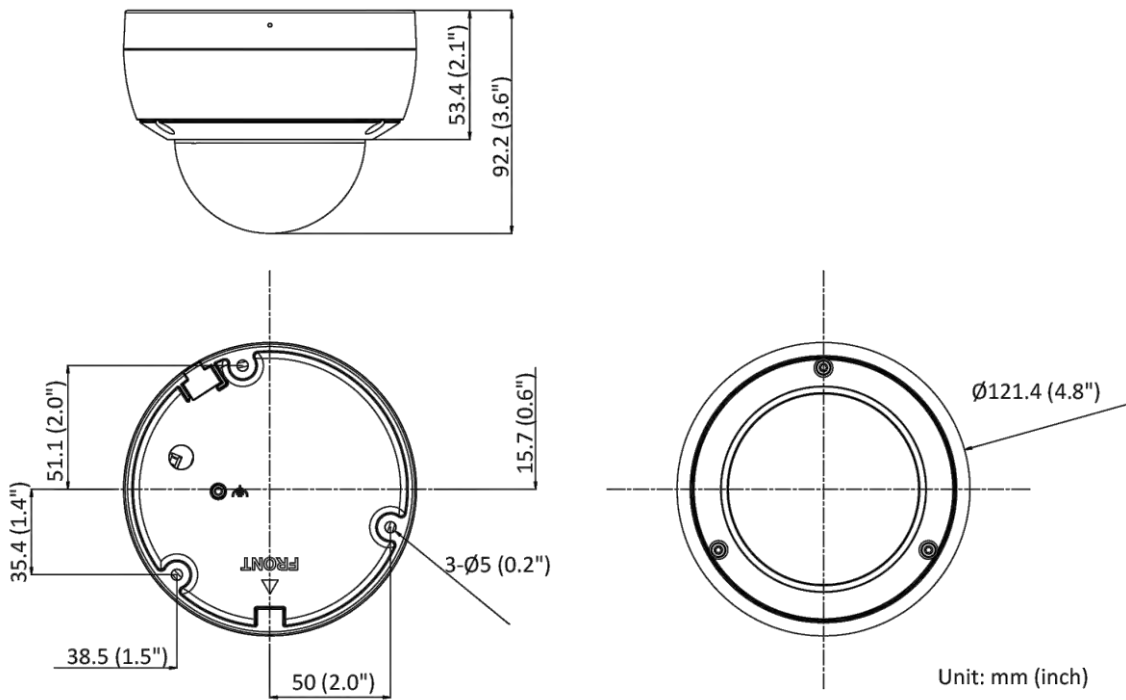

▪ **Available Model**

DS-2CD2166G2-I (2.8/4/6 mm)

DS-2CD2166G2-ISU (2.8/4/6 mm)

DS-2CD2166G2-ISU (2.8/4/6 mm) (Black)

▪ **Dimension**