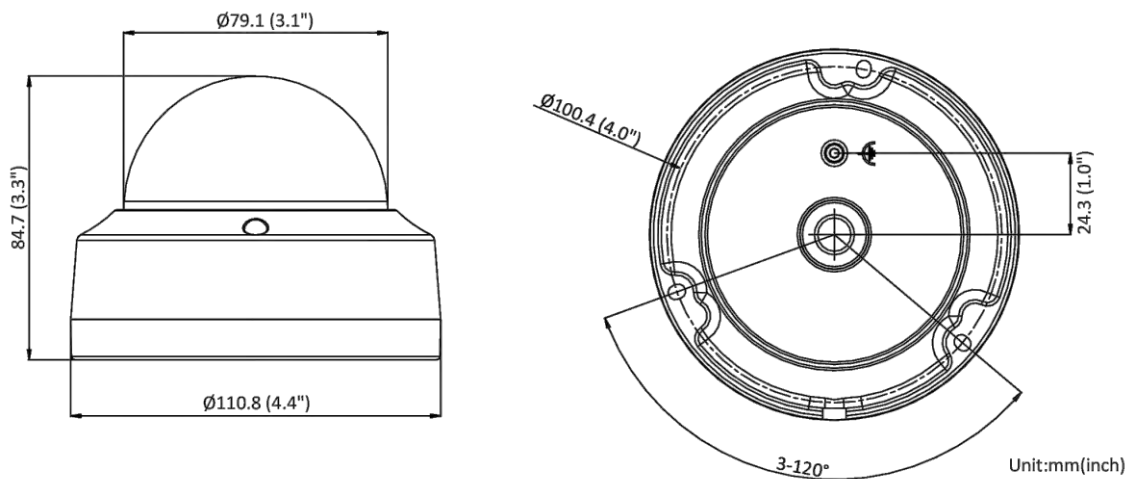

Deep Learning Function	
Perimeter Protection	Line crossing detection, intrusion detection Supports human and vehicle targets classification
General	
Linkage Method	Upload to FTP/memory card/NAS, notify surveillance center, trigger recording, trigger capture, send email
Camera Material	Aluminum alloy body Bubble: plastic
Camera Dimension	Ø110.8 mm × 84.7 mm (Ø4.4" × 3.3")
Package Dimension	134 mm × 134 mm × 108 mm (5.3" × 5.3" × 4.3")
Camera Weight	Approx. 520 g (1.1 lb.)
With Package Weight	Approx. 720 g (1.6 lb.)
Storage Conditions	-30 °C to 60 °C (-22 °F to 140 °F). Humidity 95% or less (non-condensing)
Startup and Operating Conditions	-30 °C to 60 °C (-22 °F to 140 °F). Humidity 95% or less (non-condensing)
Web Client Language	33 languages English, Russian, Estonian, Bulgarian, Hungarian, Greek, German, Italian, Czech, Slovak, French, Polish, Dutch, Portuguese, Spanish, Romanian, Danish, Swedish, Norwegian, Finnish, Croatian, Slovenian, Serbian, Turkish, Korean, Traditional Chinese, Thai, Vietnamese, Japanese, Latvian, Lithuanian, Portuguese (Brazil), Ukrainian
General Function	Anti-flicker, heartbeat, password reset via email, pixel counter
Firmware Version	V5.5.113
Software Reset	Yes
Power Consumption and Current	12 VDC, 0.5 A, max. 6 W PoE (802.3af, 36 V to 57 V), 0.25 A to 0.15 A, max. 7.5 W
Power Supply	12 VDC ± 25%, reverse polarity protection PoE: 802.3af, Class 3
Power Interface	Ø5.5 mm coaxial power plug
Approval	
EMC	FCC (47 CFR Part 15, Subpart B); CE-EMC (EN 55032: 2015, EN 61000-3-2: 2014, EN 61000-3-3: 2013, EN 50130-4: 2011 +A1: 2014); RCM (AS/NZS CISPR 32: 2015); IC (ICES-003: Issue 6, 2016); KC (KN 32: 2015, KN 35: 2015)
Safety	UL (UL 60950-1); CB (IEC 60950-1:2005 + Am 1:2009 + Am 2:2013); CE-LVD (EN 60950-1:2005 + Am 1:2009 + Am 2:2013);
Environment	CE-RoHS (2011/65/EU); WEEE (2012/19/EU); Reach (Regulation (EC) No 1907/2006)
Protection	IP67 (IEC 60529-2013), IK10 (IEC 62262: 2002)

### Dimension