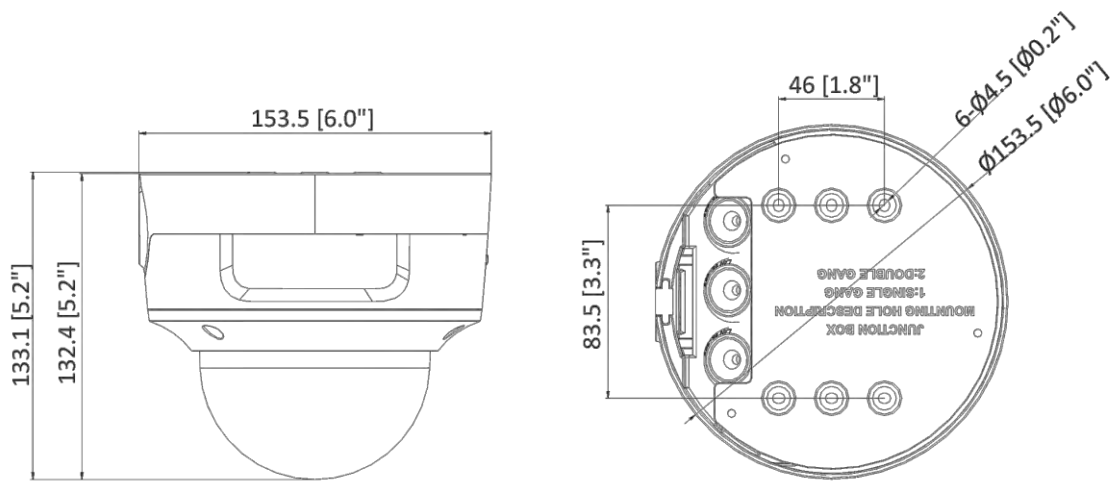

Safety	UL (UL 60950-1); CB (IEC 60950-1:2005 + Am 1:2009 + Am 2:2013, IEC 62368-1:2014); CE-LVD (EN 60950-1:2005 + Am 1:2009 + Am 2:2013, IEC 62368-1:2014); BIS (IS 13252(Part 1):2010+A1:2013+A2:2015); LOA (IEC/EN 60950-1)
Environment	CE-RoHS (2011/65/EU); WEEE (2012/19/EU); Reach (Regulation (EC) No 1907/2006)
Protection	IP67 (IEC 60529-2013), IK10 (IEC 62262:2002)

▪ **Available Model**

DS-2CD3726G2-IZS (2.7 to 13.5 mm)

▪ **Dimension**

Unit: mm (inch)