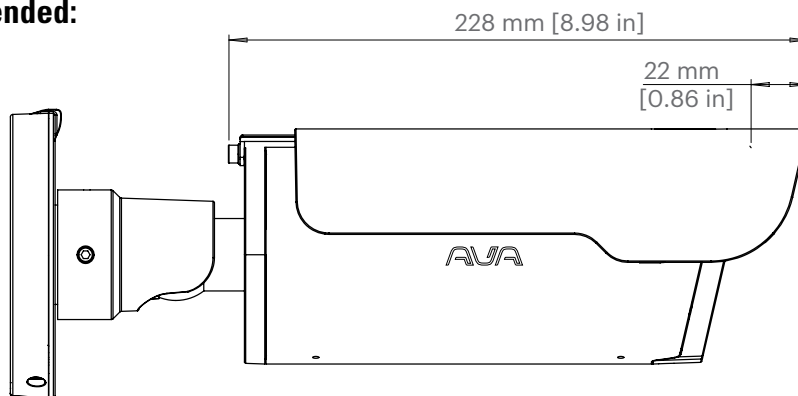

SPECIFICATIONS

MATERIAL

PC/ABS plastic

COLOR

Black or white

WEIGHT

90 g

DIMENSIONS

208 x 100 x 52.5 mm

BOX DIMENSIONS

248 x 131 x 63 mm

BOX WEIGHT

235 g

BOX INCLUDES

Weather shield, weather shield bracket, screws and washers

COMPATIBLE WITH

Avigilon Ava Bullet Camera

MOTOROLA SOLUTIONS

TECHNICAL DRAWINGS

Mounted and fully extended:

Mounted to the Bullet Wide, the weather shield is visible in the video when extended. Pull the weather shield back, or zoom to above step 20 to resolve this.