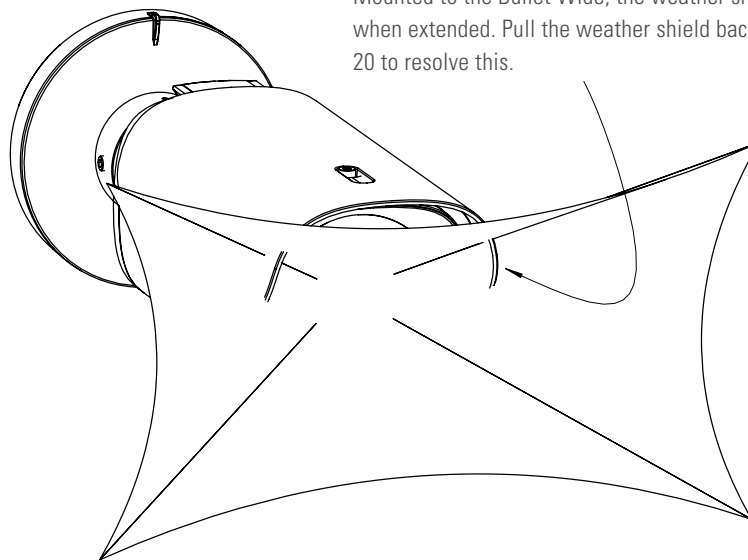

208 x 100 x 52.5 mm

BOX DIMENSIONS

248 x 131 x 63 mm

BOX WEIGHT

235 g

BOX INCLUDES

Weather shield, weather shield bracket, screws and washers

COMPATIBLE WITH

Avigilon Ava Bullet Camera

MOTOROLA SOLUTIONS

TECHNICAL DRAWINGS

Mounted and fully extended:

Mounted to the Bullet Wide, the weather shield is visible in the video when extended. Pull the weather shield back, or zoom to above step 20 to resolve this.