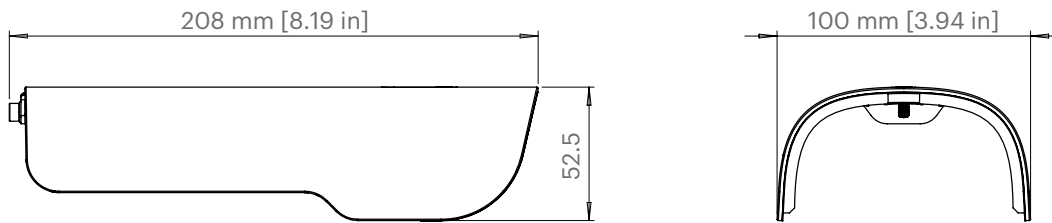

SPECIFICATIONS

MATERIAL

PC/ABS plastic

COLOR

Black or white

WEIGHT

90 g

DIMENSIONS

208 x 100 x 52.5 mm

BOX DIMENSIONS

248 x 131 x 63 mm

BOX WEIGHT

235 g

BOX INCLUDES

Weather shield, weather shield bracket, screws and washers

COMPATIBLE WITH

Avigilon Ava Bullet Camera

MOTOROLA SOLUTIONS

TECHNICAL DRAWINGS

Mounted and fully extended:

Mounted to the Bullet Wide, the weather shield is visible in the video when extended. Pull the weather shield back, or zoom to above step 20 to resolve this.