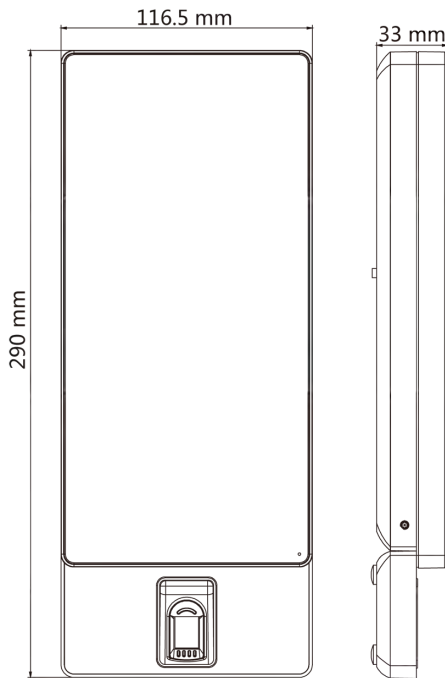

Model	DS-K1T671TMW	DS-K1T671TMFW
Protection level	IP65	
Tamper	Support	

* Exposing the equipment to direct sun light, low ventilation or heat source such as heater or radiator is forbidden (ignorance can cause fire danger).

* For device with fingerprint module, we suggest that do not install the device outdoors.

Dimensions

With Fingerprint Module