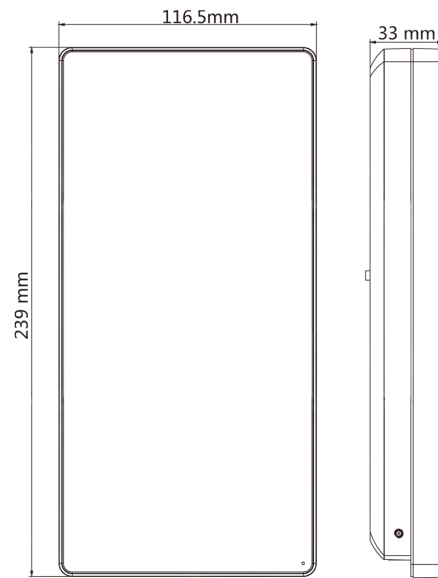

Without Fingerprint Module

Accessory