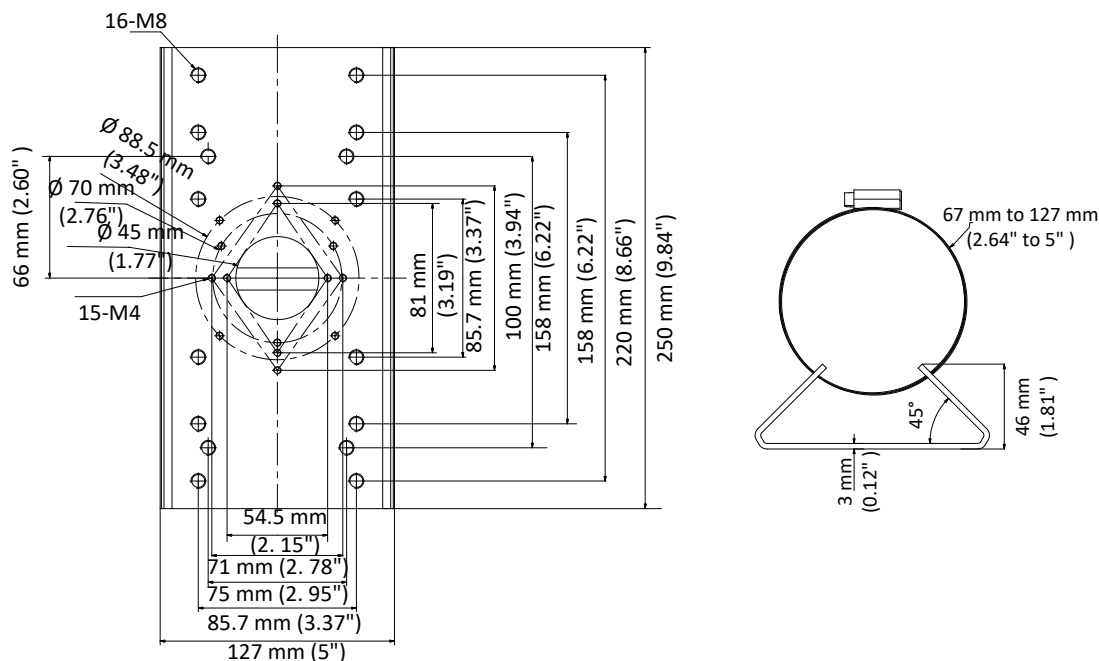

### Horizontal Pole Mount

#### Feature

- Stainless steel with surface spray treatment
- One piece stainless steel formation ensures the reliable structure
- Adjustable diameter from 67 mm to 127 mm

#### Dimension

#### Parameter

Model	DS-1275ZJ-SUS
Parameters	Horizontal Pole Mount
Appearance	Hikvision White
Material	Stainless Steel
Dimension	127 mm × 46 mm × 250 mm (5" × 1.81" × 9.84")
Weight	1480 g (3.26 lb.)