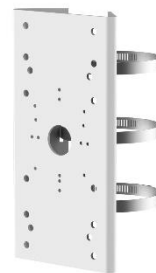

### Horizontal Pole Mount

#### Feature

- Stainless steel with surface spray treatment
- One piece stainless steel formation ensures the reliable structure
- Adjustable diameter from 67 mm to 127 mm

#### Parameter

Model	DS-1275ZJ-SUS
Parameters	Horizontal Pole Mount
Appearance	Hikvision White
Material	Stainless Steel
Dimension	127 mm × 46 mm × 250 mm (5" × 1.81" × 9.84")
Weight	1480 g (3.26 lb.)