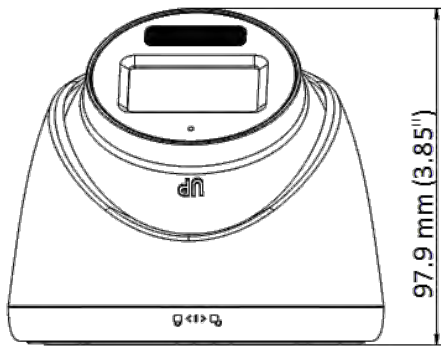

▪ Specification

Camera	
Image Sensor	4K CMOS
Max. Resolution	3840 (H) × 2160 (V)
Min. Illumination	0.01 Lux @ (F1.6, AGC ON), 0 Lux with IR
Shutter Time	PAL: 1/12.5 s to 1/50, 000 s NTSC: 1/15 s to 1/50, 000 s
Day & Night	ICR
Angle Adjustment	Pan: 0 to 360°, Tilt: 0 to 75°, Rotation: 0 to 360°
Signal System	PAL/NTSC
Lens	
Lens Type	2.8 mm and 3.6 mm fixed focal lens
Focal Length & FOV	2.8 mm, horizontal FOV: 108°, vertical FOV: 59°, diagonal FOV: 127° 3.6 mm, horizontal FOV: 88°, vertical FOV: 44°, diagonal FOV: 105°
Lens Mount	M12
Illuminator	
Supplement Light Type	White Light,IR
Supplement Light Range	IR : Up to 40 m White Light : Up to 20 m
Image	
Image Settings	Brightness, Sharpness, Smart IR
Frame Rate	TVI: 8 MP @12.5 fps, 8 MP @15 fps, 4 MP @25 fps, 4 MP @30fps, 2 MP @25 fps, 2 MP @30 fps AHD: 8MP@15fps CVI: 8MP@12.5fps, 8MP@15fps CVBS: PAL/NTSC
Day/Night Mode	Auto/Color/BW (Black and White)
Wide Dynamic Range (WDR)	Digital WDR
Image Enhancement	DWDR/BLC/HLC/Global
White Balance	Auto/Manual
AGC	Yes
Interface	
Video Output	Switchable TVI/AHD/CVI/CVBS
General	
Power	12 VDC ± 25%, 0.4 A, max. 4.8 W,*You are recommended to use one power adapter to supply the power for one camera.
Material	Body: Metal Enclosure: Plastic
Dimension	97.9 mm × Ø110 mm (3.85" × Ø4.33")
Weight	Approx. 340 g (0.75 lb.)
Operating Condition	-40 °C to 60 °C (-40 °F to 140 °F), humidity: 90% or less (non-condensation)
Communication	HIKVISION-C
Language	English
Approval	
Protection	IP67

▪ **Available Model**

DS-2CE78U0T-LF(2.8mm)

DS-2CE78U0T-LF(3.6mm)

▪ **Dimension**

▪ **Accessory**

▪ **Optional**

DS-1272ZJ-110-TRS Wall mount	DS-1275ZJ-SUS Vertical pole mount	DS-1276ZJ-SUS Corner mount	DS-1280ZJ-S Junction box	DS-1281ZJ-S Inclined ceiling mount
				
				