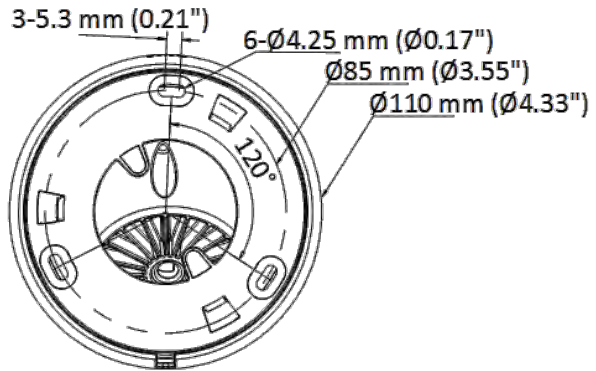

▪ Specification

Camera	
Image Sensor	4K CMOS
Max. Resolution	3840 (H) × 2160 (V)
Min. Illumination	0.01 Lux @ (F1.6, AGC ON), 0 Lux with IR
Shutter Time	PAL: 1/12.5 s to 1/50, 000 s NTSC: 1/15 s to 1/50, 000 s
Day & Night	ICR
Angle Adjustment	Pan: 0 to 360°, Tilt: 0 to 75°, Rotation: 0 to 360°
Signal System	PAL/NTSC
Lens	
Lens Type	2.8 mm and 3.6 mm fixed focal lens
Focal Length & FOV	2.8 mm, horizontal FOV: 108°, vertical FOV: 59°, diagonal FOV: 127° 3.6 mm, horizontal FOV: 88°, vertical FOV: 44°, diagonal FOV: 105°
Lens Mount	M12
Illuminator	
Supplement Light Type	White Light,IR
Supplement Light Range	IR : Up to 40 m White Light : Up to 20 m
Image	
Image Settings	Brightness, Sharpness, Smart IR
Frame Rate	TVI: 8 MP @12.5 fps, 8 MP @15 fps, 4 MP @25 fps, 4 MP @30fps, 2 MP @25 fps, 2 MP @30 fps AHD: 8MP@15fps CVI: 8MP@12.5fps, 8MP@15fps CVBS: PAL/NTSC
Day/Night Mode	Auto/Color/BW (Black and White)
Wide Dynamic Range (WDR)	Digital WDR
Image Enhancement	DWDR/BLC/HLC/Global
White Balance	Auto/Manual
AGC	Yes
Interface	
Video Output	Switchable TVI/AHD/CVI/CVBS
General	
Power	12 VDC ± 25%, 0.4 A, max. 4.8 W,*You are recommended to use one power adapter to supply the power for one camera.
Material	Body: Metal Enclosure: Plastic
Dimension	97.9 mm × Ø110 mm (3.85" × Ø4.33")
Weight	Approx. 340 g (0.75 lb.)
Operating Condition	-40 °C to 60 °C (-40 °F to 140 °F), humidity: 90% or less (non-condensation)
Communication	HIKVISION-C
Language	English
Approval	
Protection	IP67

▪ **Available Model**

DS-2CE78U0T-LF(2.8mm)

DS-2CE78U0T-LF(3.6mm)

▪ **Dimension**

▪ **Accessory**

▪ **Optional**

DS-1272ZJ-110-TRS Wall mount	DS-1275ZJ-SUS Vertical pole mount	DS-1276ZJ-SUS Corner mount	DS-1280ZJ-S Junction box	DS-1281ZJ-S Inclined ceiling mount
				
				