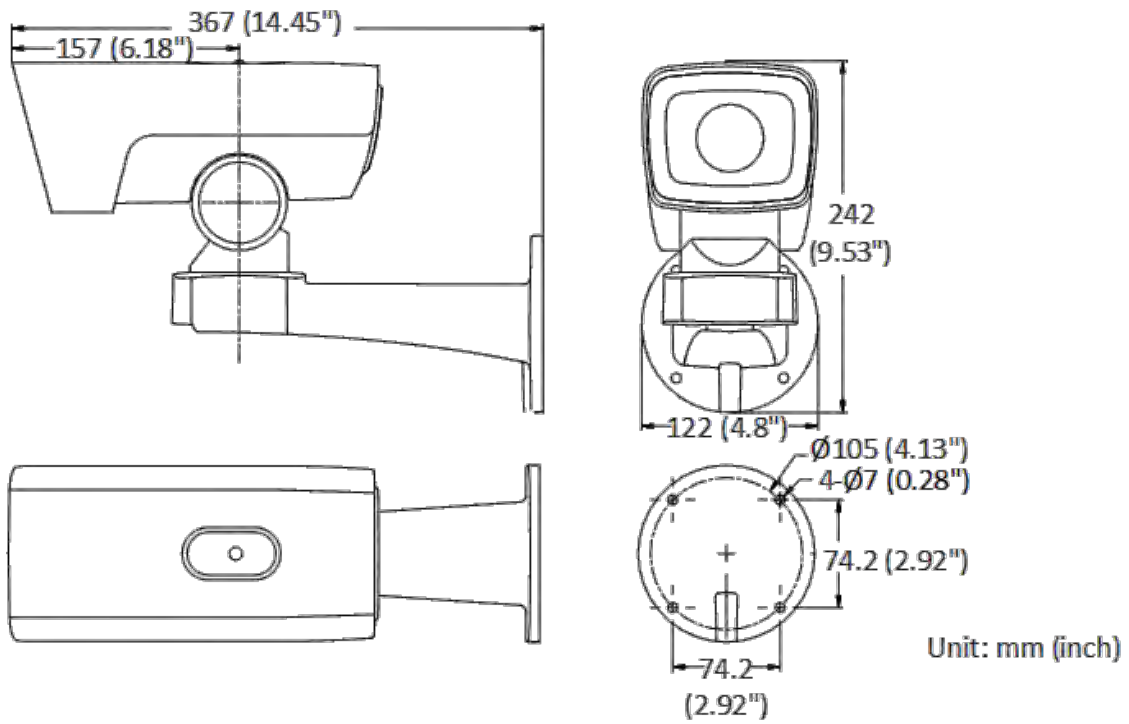

▪ **Dimension**

▪ **Accessory**

▪ **Included**

ASW0081-1220002W

Power adapter

▪ **Optional**

DS-1275ZJ(SPTZ)

DS-1280ZJ-M(SP

TZ)