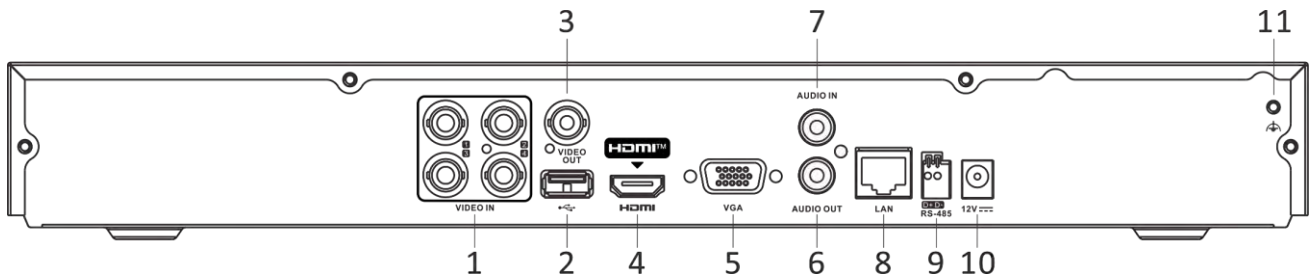

Physical Interface

No.	Description	No.	Description
1	VIDEO IN	7	AUDIO IN, RCA connector
2	USB interface	8	LAN network interface
3	VIDEO OUT	9	RS-485 serial interface
4	HDMI interface	10	12 VDC power input
5	VGA interface	11	GND
6	AUDIO OUT, RCA connector