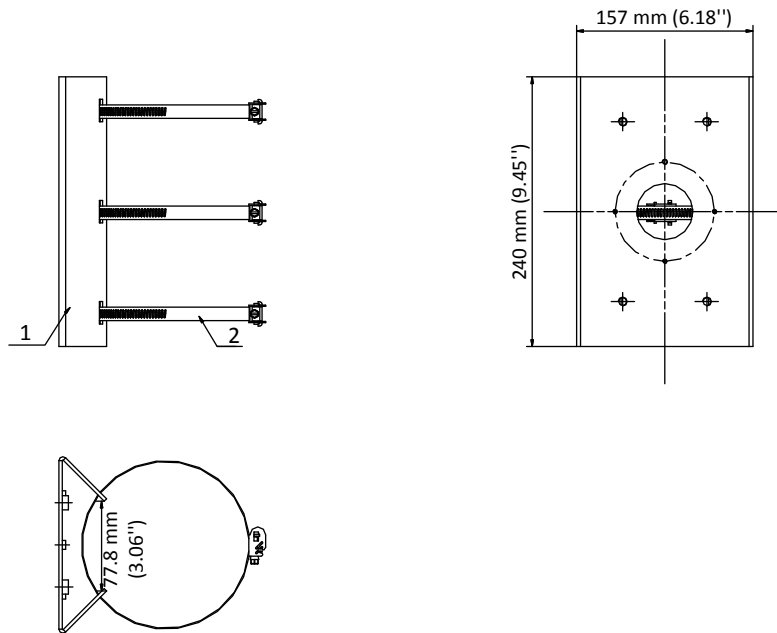

DS-2904ZJ

Vertical Pole Mount

Feature

- Suit for different size of poles
- With high reliability and flexibility
- Applied to both indoor and outdoor conditions

Dimension

Available Model

DS-2904ZJ

Parameter

Model	DS-2904ZJ
Parameters	Vertical Pole Mount
Appearance	Hikvision White
Material	Q235, SUS304
Dimension	240 mm × 157 mm × 43 mm (9.45" × 6.18" × 1.69")
Weight	Approx. 1600 g (3.53 lb.)

Note

- The pole should be capable of supporting at least 3 times as much as the total weight of the camera and the mount.
- The maximum load capacity of the mount is 10 kg (22.05 lb.).