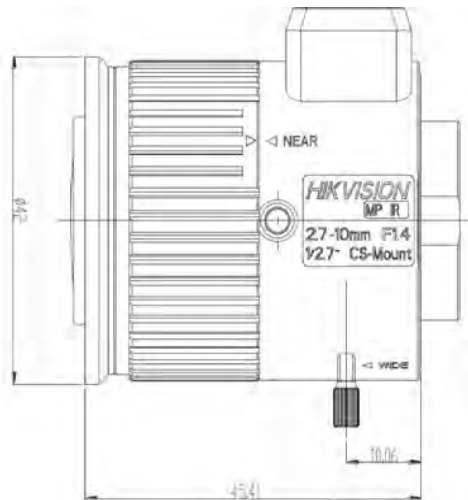

CCTV LENS SPEC

Model NO.	TV2710D-MPIR	Specification	Vari-focal Auto Iris DC Drive 3MP IR		
Focal length	2.7-10mm	Mount	CS-Mount		
F number	F1.4-C	Flange Back Length	12.5mm		
Max. Image format	Φ6.5mm (1/2.7")	M. O. D	0.1m		
Control	Iris	DC Auto Iris	Dimension	Φ42*46.9mm	
	Focus	Manual	Weight	55.8g	
	Zoom	Manual	Operating Temperature	-20~60°C	
Field of View	D	1/2.8"	129.7° ~41.0°	1/3.2"	114.8° ~37.4°
	H		108.2° ~35.7°		87.8° ~29.9°
	V		56.8° ~20.0°		64.0° ~22.4°

Dimension

Lens Picture