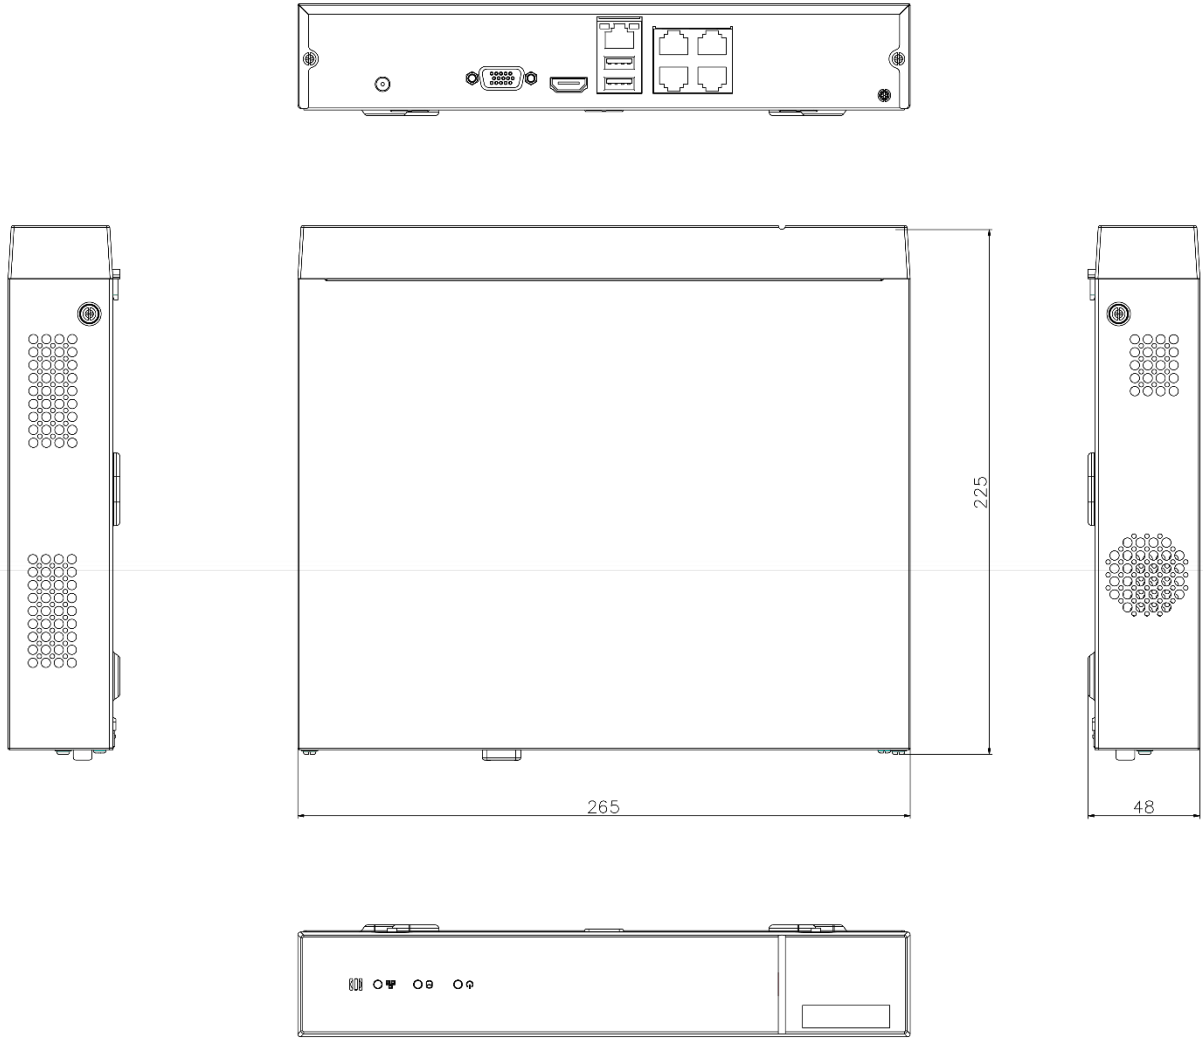

NVR Dimension

Unit: mm

Physical Interface

No.	Description	No.	Description
1	Power Supply	5	LAN Network Interface
2	VGA Interface	6	Network Interfaces with PoE function
3	HDMI Interface	7	Ground
4	USB Interface		