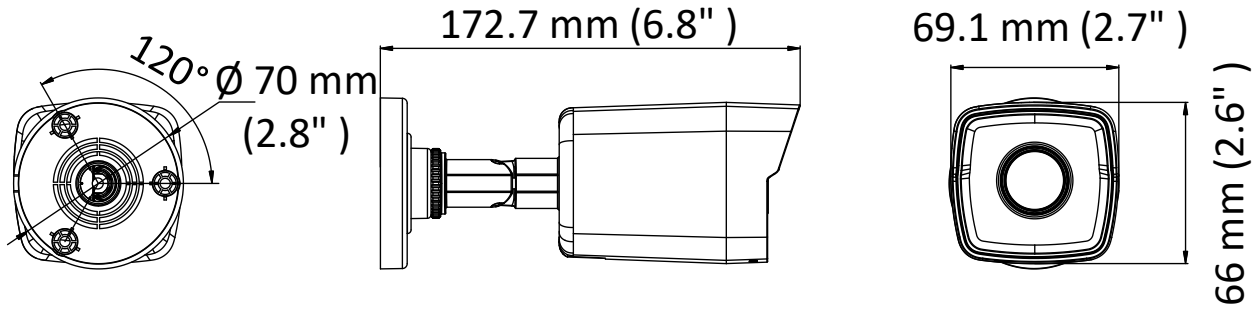

Working Temperature	-10 °C to 55 °C (14 °F to 131 °F)
Working Humidity	10% to 90%
Dimension (W × D × H)	265 × 225 × 48 mm (10.4" × 8.9" × 1.9")
Weight (without hard disk)	≤ 1 kg (2.2 lb)
Kit	
Accessories	Power: 1 power cable Network cable: 4 × 18.3 m (60 ft) video and power cable HDMI cable: 1 HDMI cable
Hard Drive	Pre-installed 1 TB HDD
Certification	FCC, CE
Weight (with package)	≤ 8 kg (17.6 lb)

Camera Dimension

For DS-2CD1023G0E-I