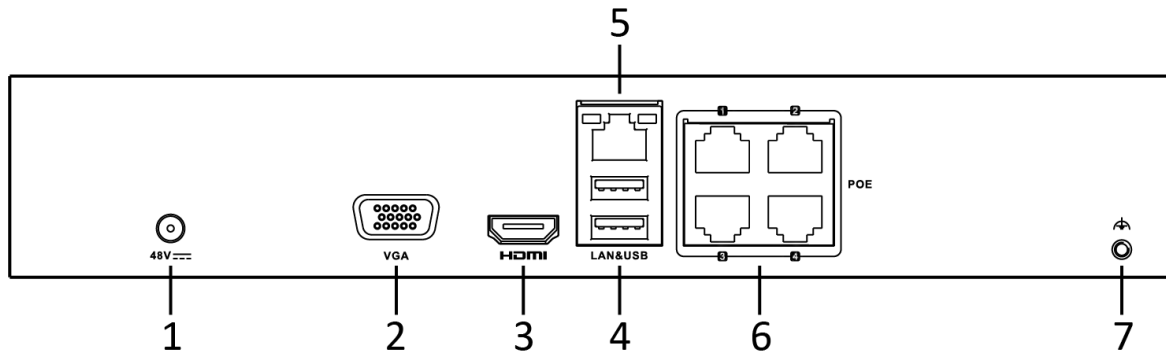

NVR Dimension

Unit: mm

Physical Interface

No.	Description	No.	Description
1	Power Supply	5	LAN Network Interface
2	VGA Interface	6	Network Interfaces with PoE function
3	HDMI Interface	7	Ground
4	USB Interface		