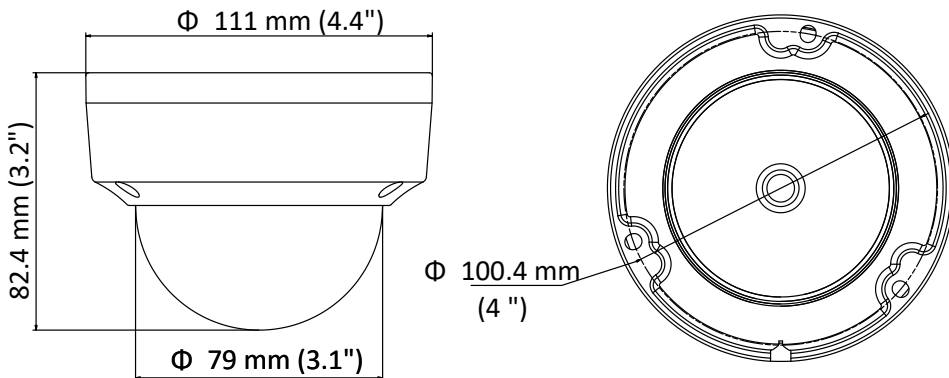

For DS-2CD1123G0E-I