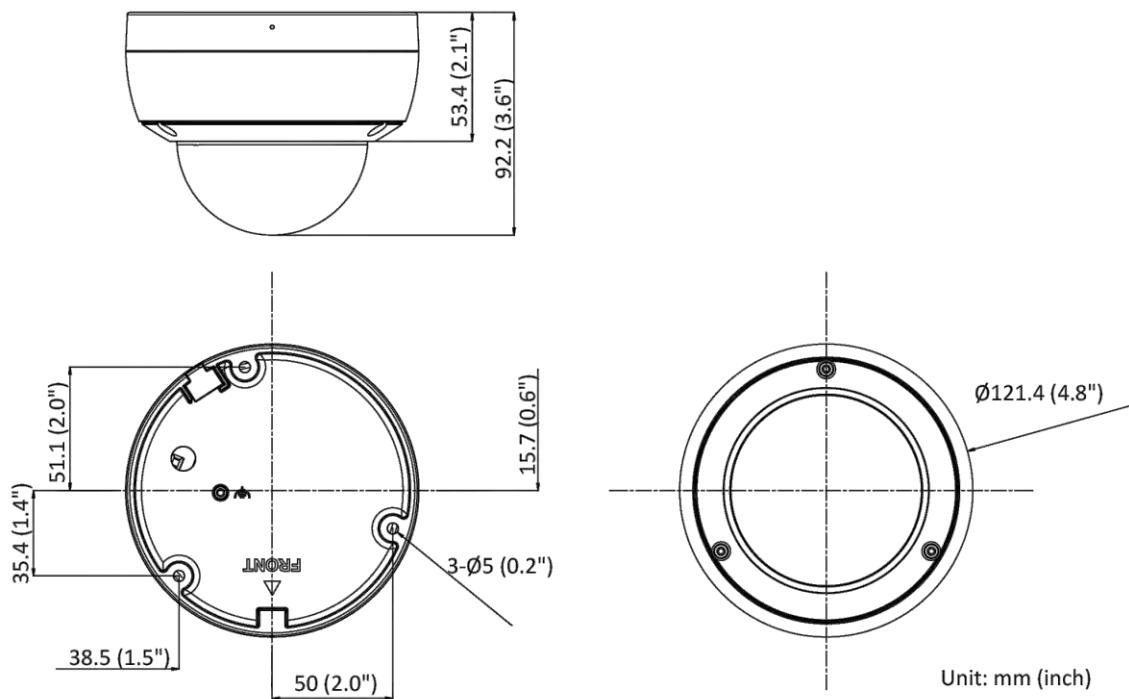

Safety	UL (UL 60950-1); CB (IEC 60950-1:2005 + Am 1:2009 + Am 2:2013, IEC 62368-1:2014); CE-LVD (EN 60950-1:2006+A2:2013, IEC 62368-1:2014+A11:2017); BIS (IS 13252(Part 1):2010+A1:2013+A2:2015); LOA (SANS IEC60950-1)
Environment	CE-RoHS (2011/65/EU); WEEE (2012/19/EU); Reach (Regulation (EC) No 1907/2006)
Protection	IP67 (IEC 60529-2013), IK10 (IEC 62262:2002)

▪ Available Model

DS-2CD3186G2-IS (2.8/4/6 mm)

DS-2CD3186G2-ISU (2.8/4/6 mm)

▪ Dimension