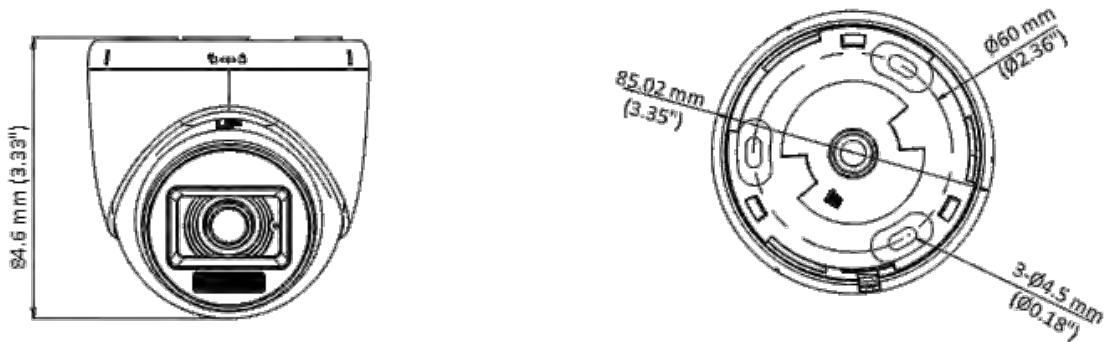

## ▪ Specification

Camera	
Image Sensor	3K CMOS
Max. Resolution	2960 (H) × 1665 (V)
Min. Illumination	0.01 Lux @ (F1.6, AGC ON), 0 Lux with IR
Shutter Time	PAL: 1/25 s to 1/50, 000 s; NTSC: 1/30 s to 1/50, 000 s
Day & Night	ICR
Angle Adjustment	Pan: 0 to 360°, Tilt: 0 to 75°, Rotation: 0 to 360°
Signal System	PAL/NTSC
Lens	
Lens Type	2.8 mm and 3.6 mm fixed focal lens
Focal Length & FOV	2.8 mm, horizontal FOV: 104.9°, vertical FOV: 67.3°, diagonal FOV: 129.8° 3.6 mm, horizontal FOV: 81.3°, vertical FOV: 50.7°, diagonal FOV: 102.4°
Lens Mount	M12
Illuminator	
Supplement Light Type	White Light, IR
Supplement Light Range	IR : Up to 20 m White Light : Up to 20 m
Image	
Image Settings	Brightness, Sharpness, Smart IR
Frame Rate	TVI: 3K@20 fps, 4 MP@25 fps/30 fps, 1080p@25 fps/30 fps AHD: 5 MP@20 fps, 4 MP@25 fps/30 fps CVI: 4 MP@25 fps/30 fps CVBS: PAL/NTSC
Day/Night Mode	Auto/Color/BW (Black and White)
Wide Dynamic Range (WDR)	Digital WDR
Image Enhancement	DWDR/BLC/HLC/Global
White Balance	Auto/Manual
AGC	Yes
Interface	
Video Output	Switchable TVI/AHD/CVI/CVBS
General	
Material	Plastic
Dimension	84.6 mm × Ø85.02 mm (3.33" × Ø3.35")
Weight	Approx. 160 g (0.35 lb.)
Operating Condition	-40 °C to 60 °C (-40 °F to 140 °F), humidity: 90% or less (non-condensation)
Communication	HIKVISION-C
Language	English
Power Supply	12 VDC ± 25% *You are recommended to use one power adapter to supply the power for one camera.
Consumption	Max. 2.9 W

▪ **Available Model**

DS-2CE76K0T-LPFS(2.8mm)

DS-2CE76K0T-LPFS(3.6mm)

▪ **Dimension**

▪ **Accessory**

▪ **Optional**

DS-1276ZJ-SUS Corner Mount	DS-1280ZJ-XS Junction Box	DS-1272ZJ-110-TRS Wall Mount	DS-1275ZJ-SUS Vertical Pole Mount
			
			